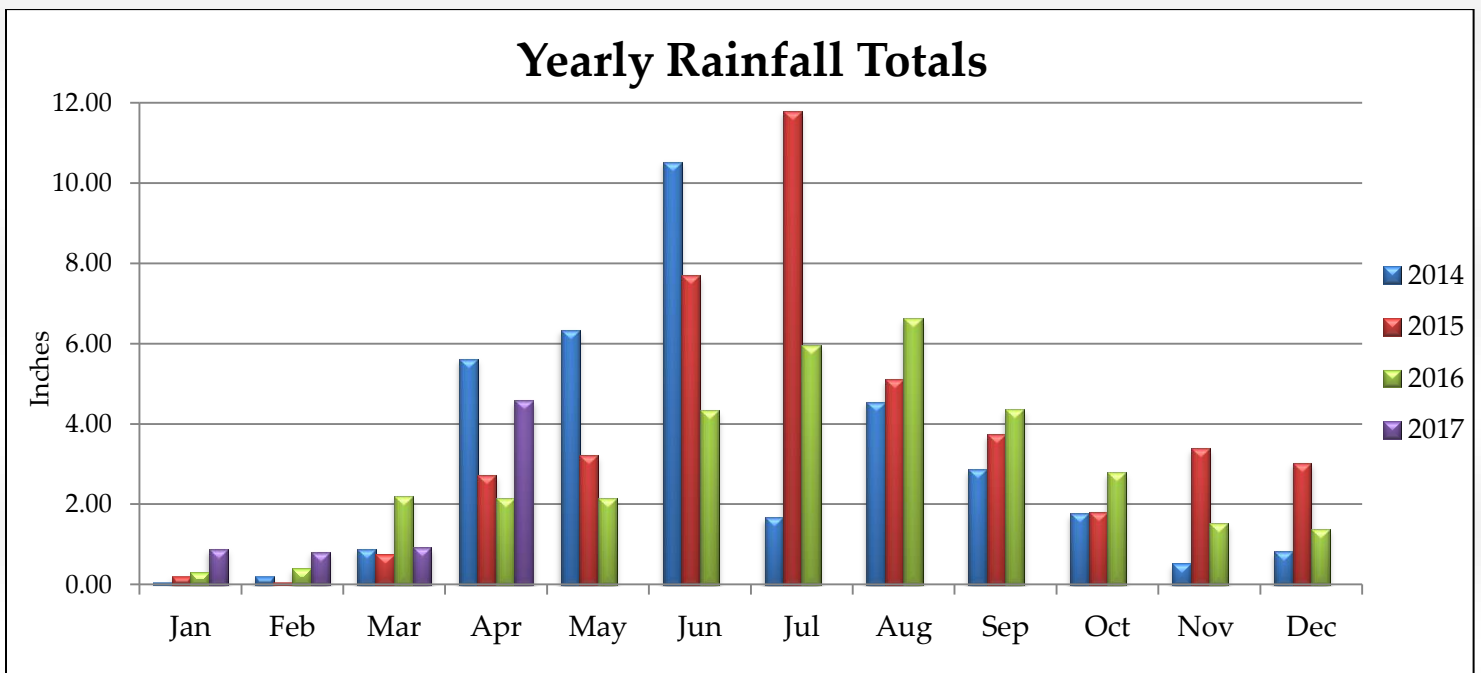

River Falls Stormwater Dashboard

For April 2017

Monthly Rainfall

Rain Barrels Sold

Yearly Rainfall Totals

River Falls Stormwater Dashboard

Outfalls, Ponds and Structures

Outfalls, Ponds, and Structures Inspected - April
0