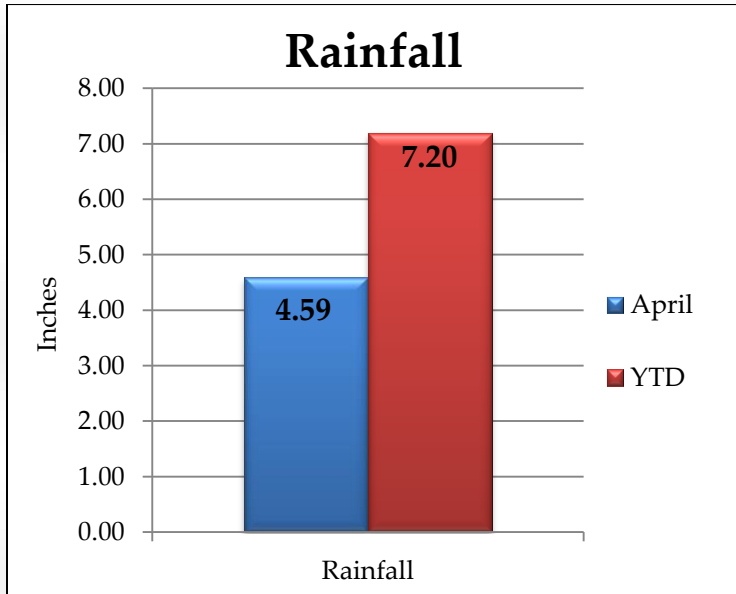

River Falls Stormwater Dashboard

For April 2017

Monthly Rainfall

Rain Barrels Sold

Yearly Rainfall Totals

River Falls Stormwater Dashboard

Outfalls, Ponds and Structures

Outfalls, Ponds, and Structures Inspected - April
0