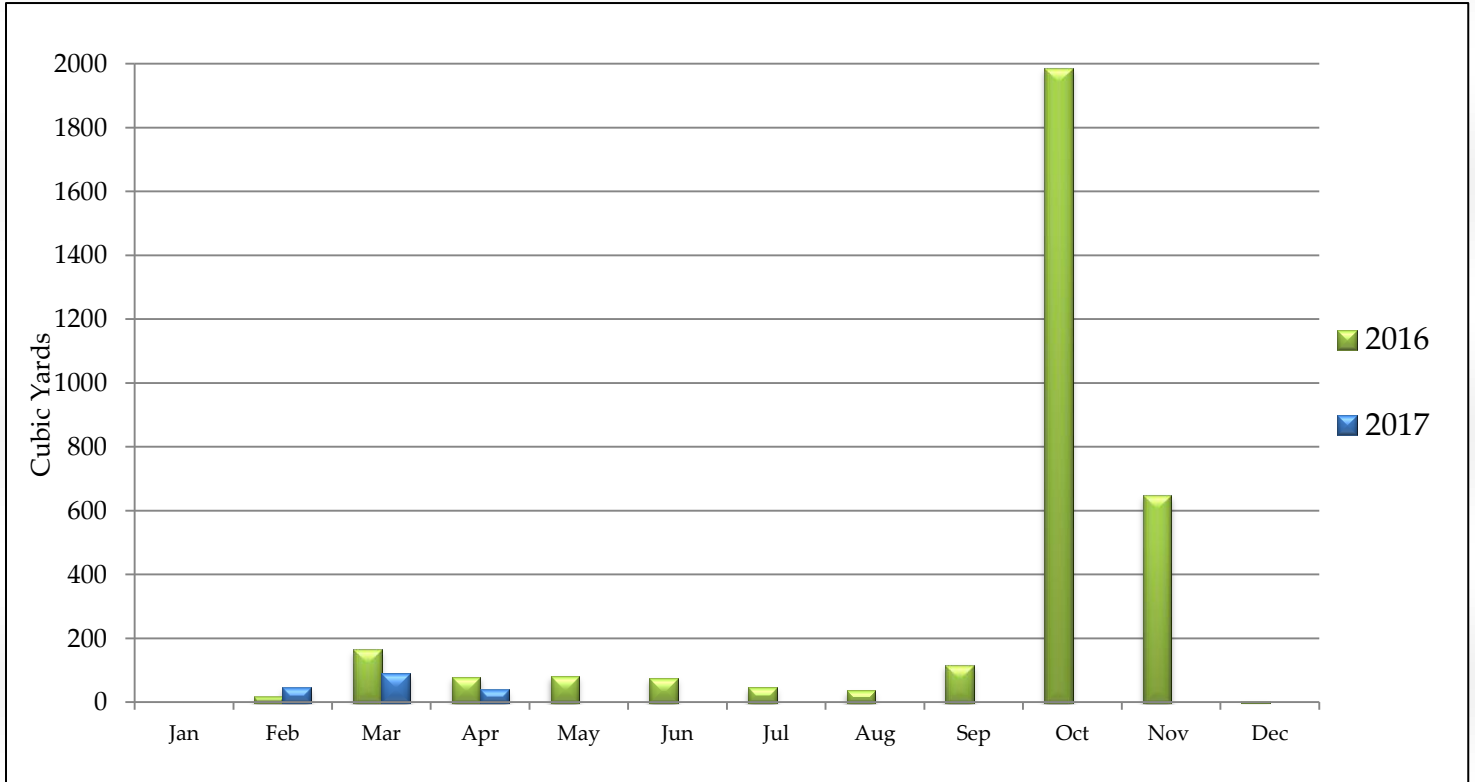

Street Sweeping

For more information please contact: Zach Regnier
(715) 426-3457 or zregnier@rfcity.org