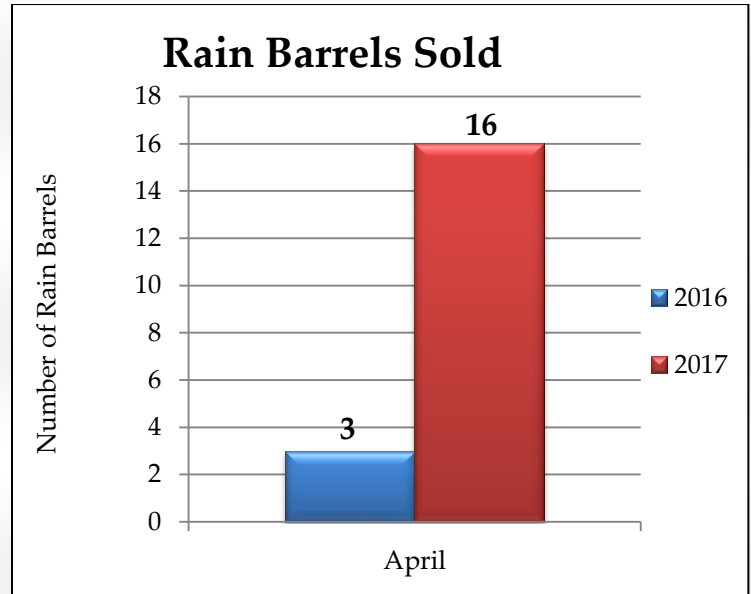

River Falls Stormwater Dashboard

For April 2017

Monthly Rainfall

Rain Barrels Sold

Yearly Rainfall Totals

River Falls Stormwater Dashboard

Outfalls, Ponds and Structures

Outfalls, Ponds, and Structures Inspected - April
0