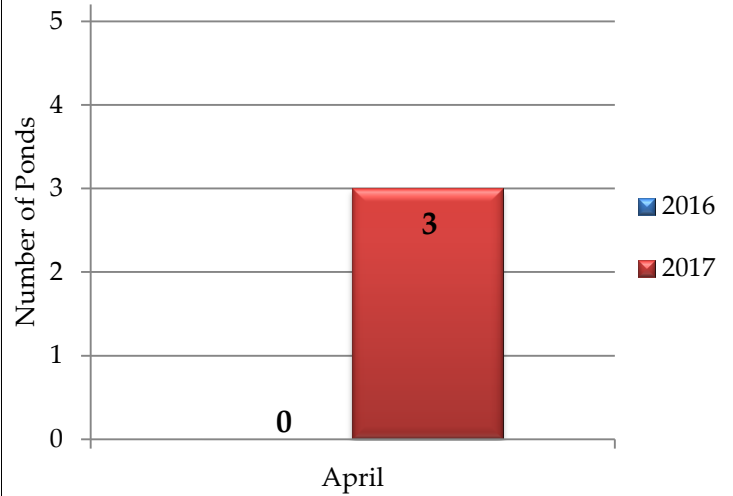

River Falls Stormwater Dashboard

Outfalls, Ponds and Structures

Outfalls, Ponds, and Structures Inspected - April
0

- Outfalls
- Ponds
- Structures

Ponds Adopted

Pond Adoption