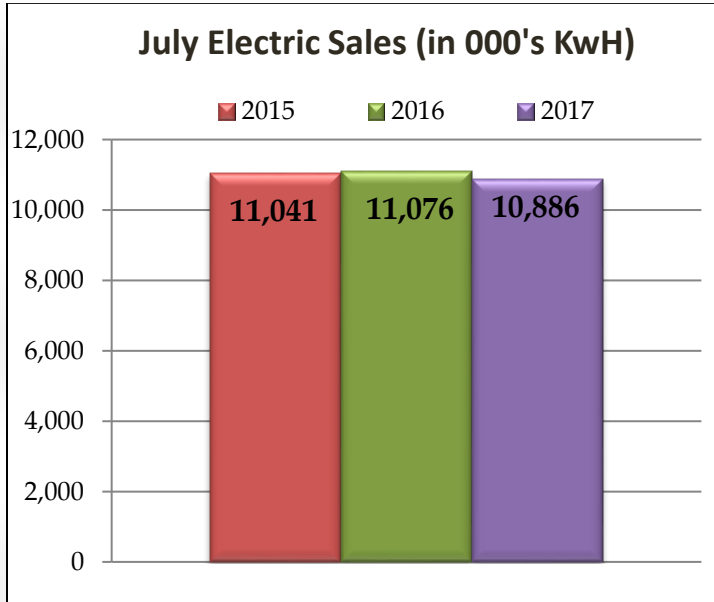

River Falls Municipal Utility

⚡ Electric Dashboard ⚡

July 2017

The Power of Community