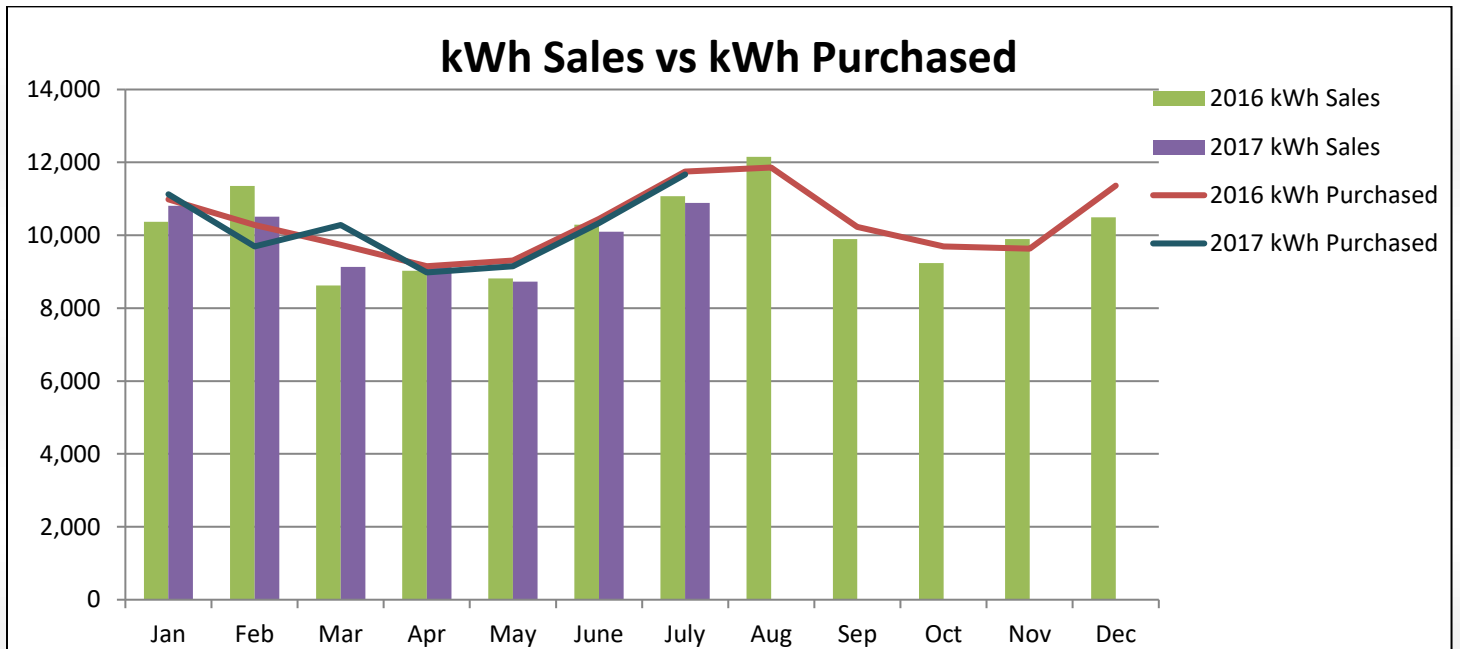

River Falls Municipal Utility

⚡ Electric Dashboard ⚡

July 2017

The Power of Community