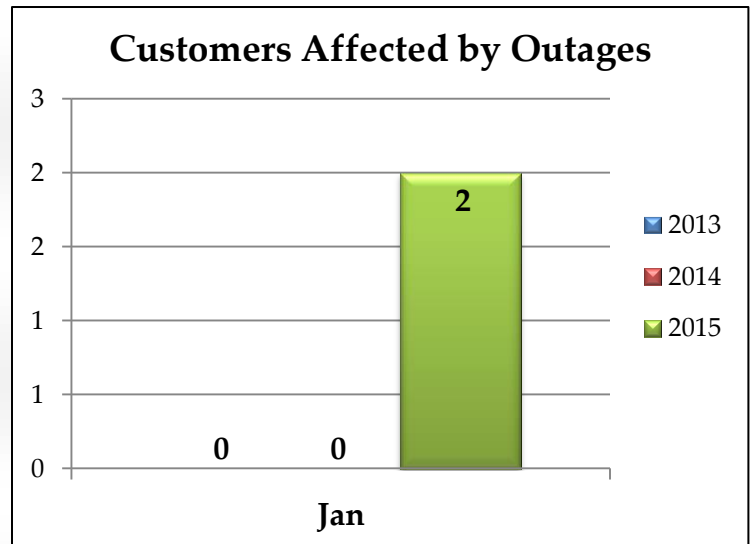

For more information please contact: Kevin Westhuis
(715) 426-3442 or kwesthuis@rfcity.org