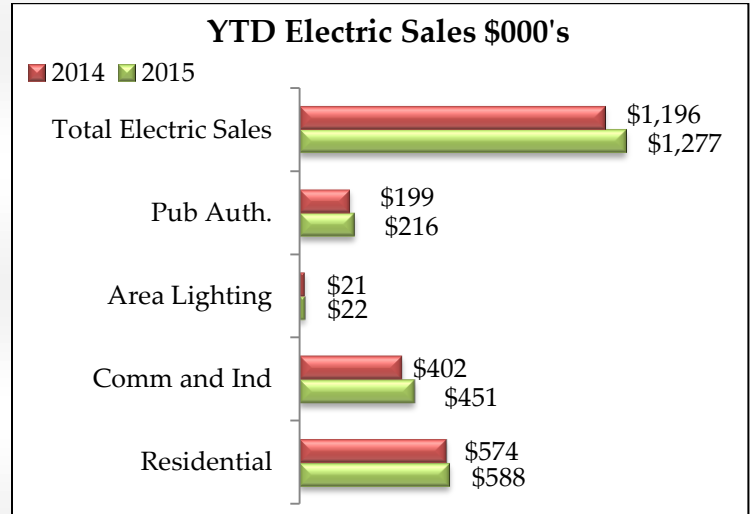

River Falls Municipal Utility

⚡ Electric Dashboard ⚡

For January 2015

Electric Sales

The Power of Community

River Falls Municipal Utility

⚡ Electric Dashboard ⚡

For January 2015