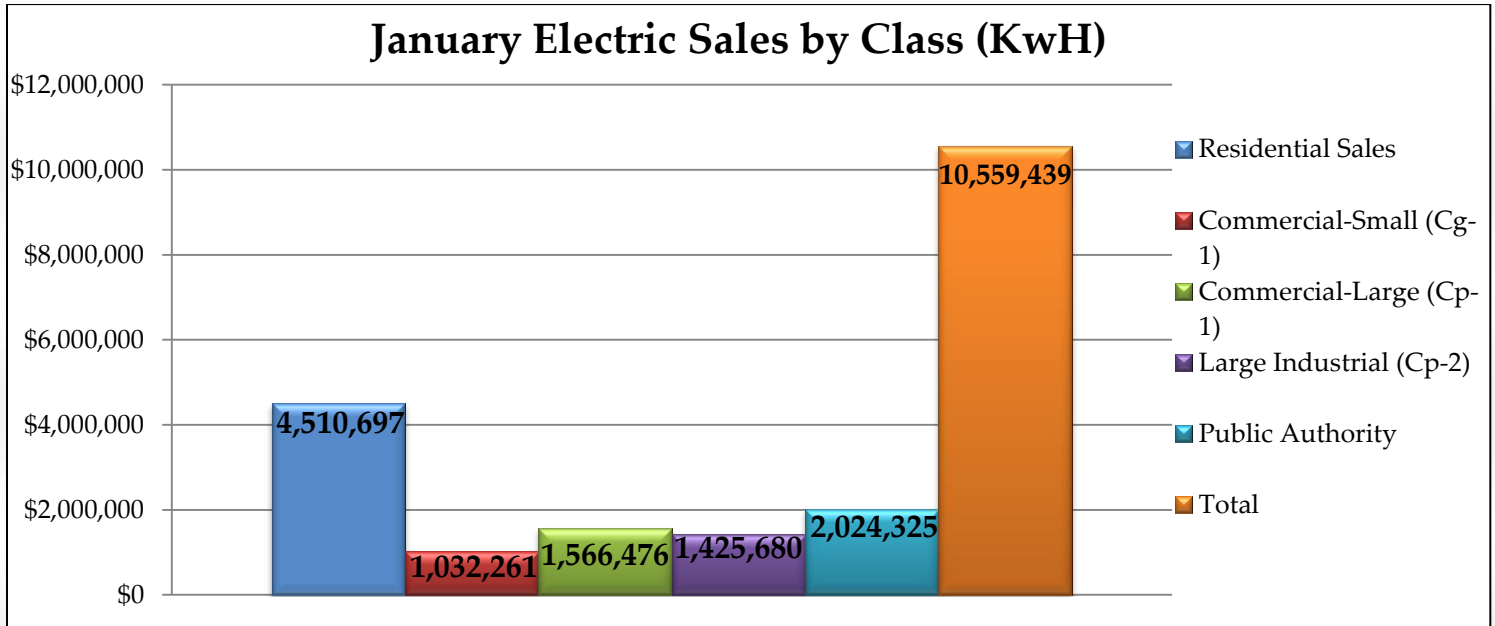

River Falls Municipal Utility

⚡ Electric Dashboard ⚡

For January 2015

Electric Sales

The Power of Community

River Falls Municipal Utility

⚡ Electric Dashboard ⚡

For January 2015