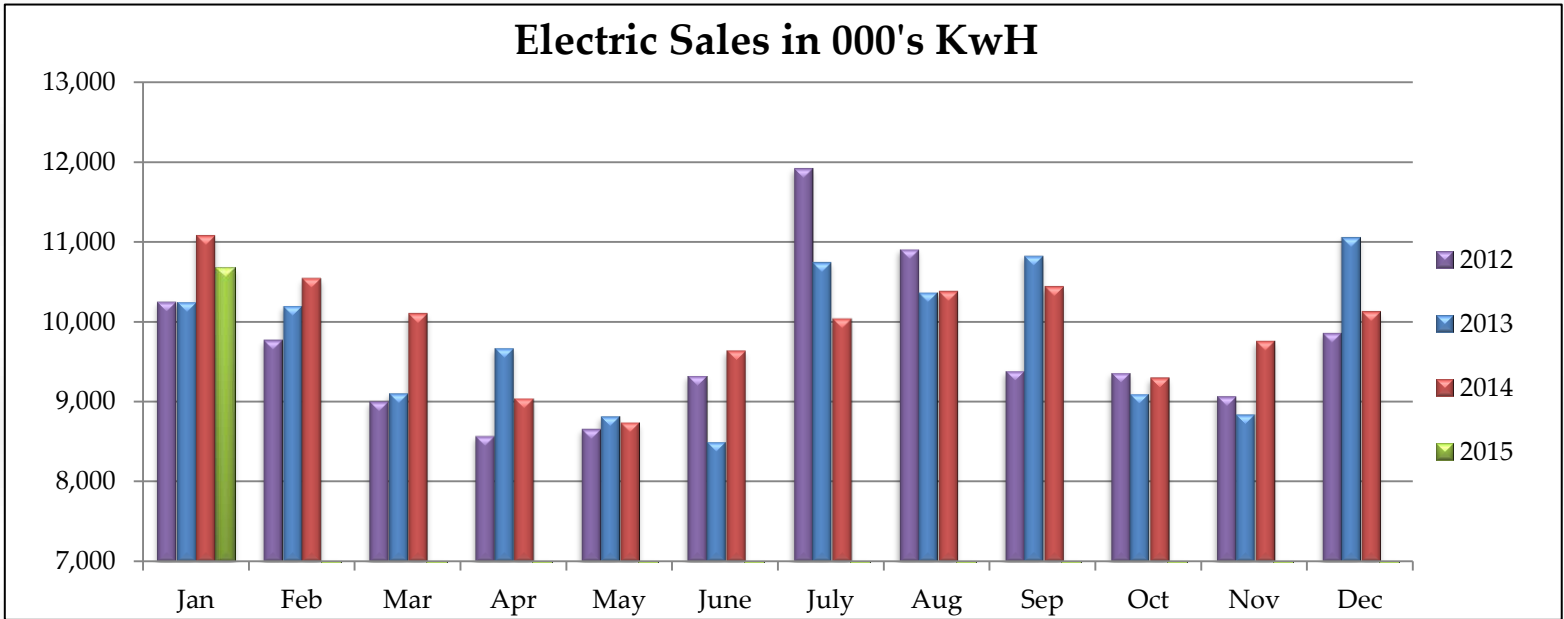

River Falls Municipal Utility

⚡ Electric Dashboard ⚡

For January 2015

Electric Sales

The Power of Community

River Falls Municipal Utility

⚡ Electric Dashboard ⚡

For January 2015