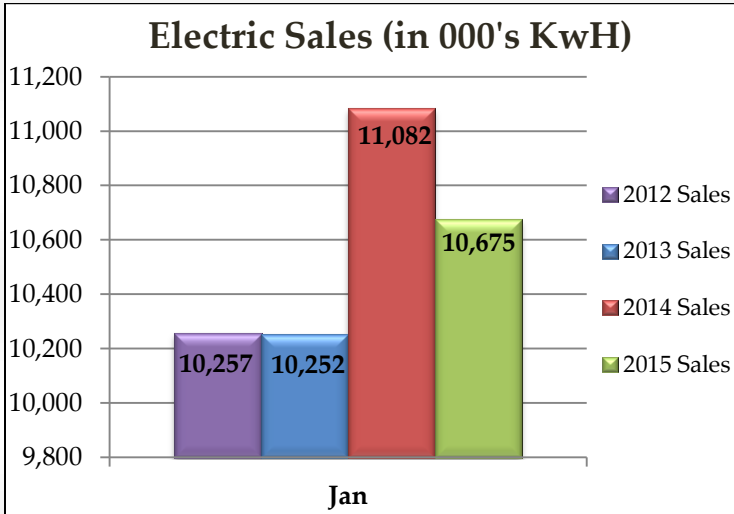

River Falls Municipal Utility

⚡ Electric Dashboard ⚡

For January 2015

Electric Sales

The Power of Community

River Falls Municipal Utility

⚡ Electric Dashboard ⚡

For January 2015