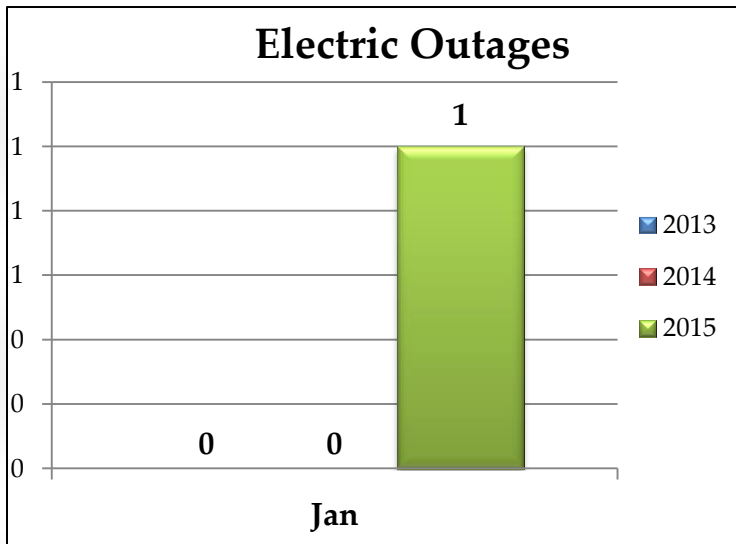

For more information please contact: Kevin Westhuis
(715) 426-3442 or kwesthuis@rfcity.org