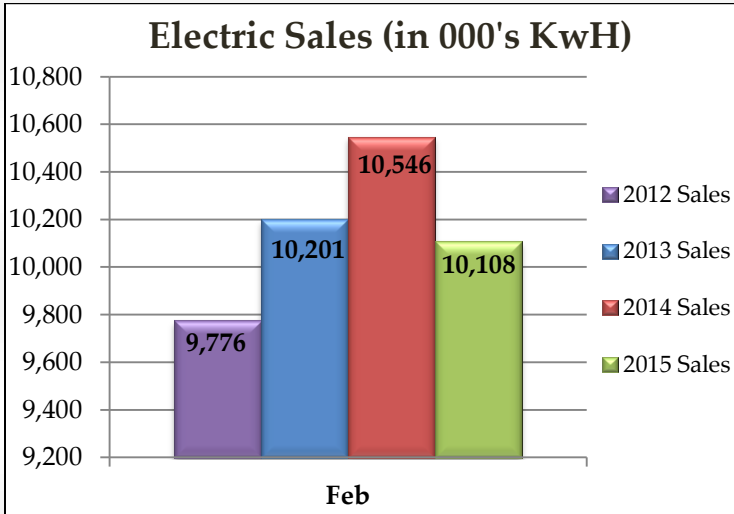

River Falls Municipal Utility

⚡ Electric Dashboard ⚡

For February 2015

Electric Sales

The Power of Community

River Falls Municipal Utility

⚡ Electric Dashboard ⚡

For February 2015