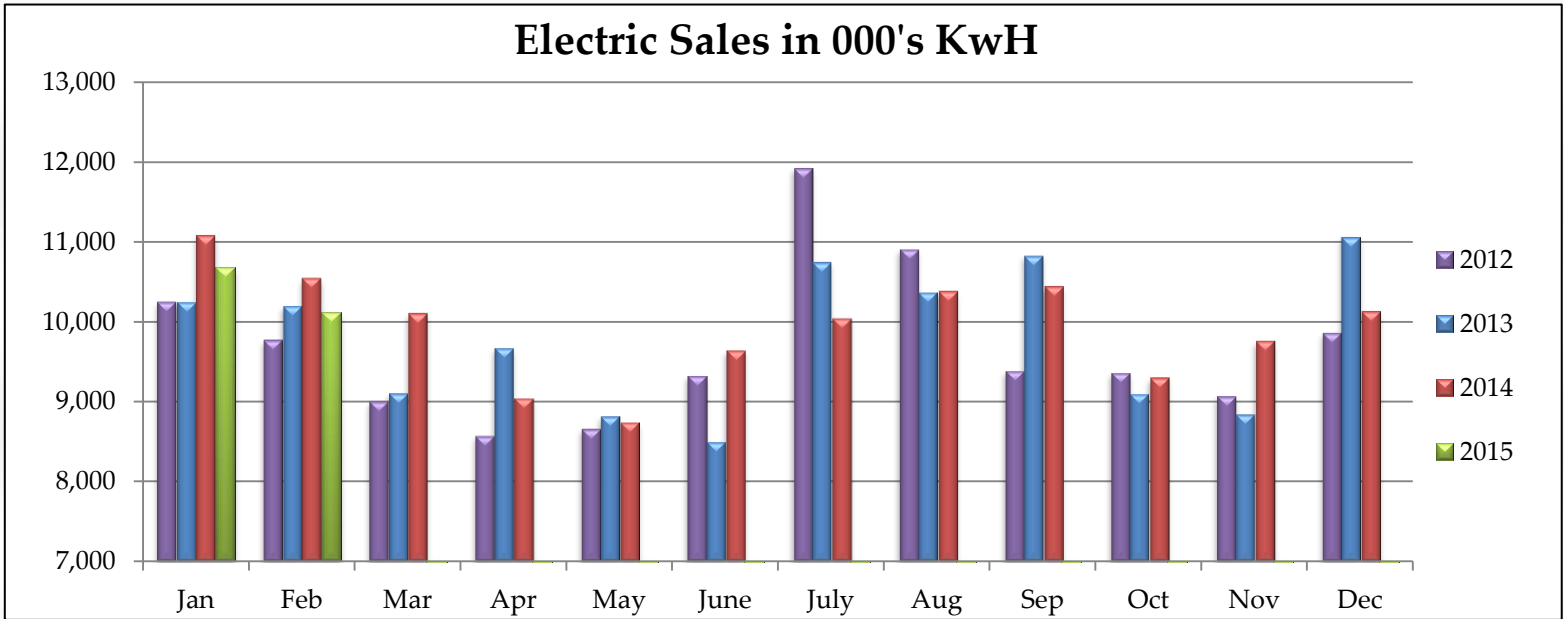

River Falls Municipal Utility

⚡ Electric Dashboard ⚡

For February 2015

Electric Sales

The Power of Community

River Falls Municipal Utility

⚡ Electric Dashboard ⚡

For February 2015