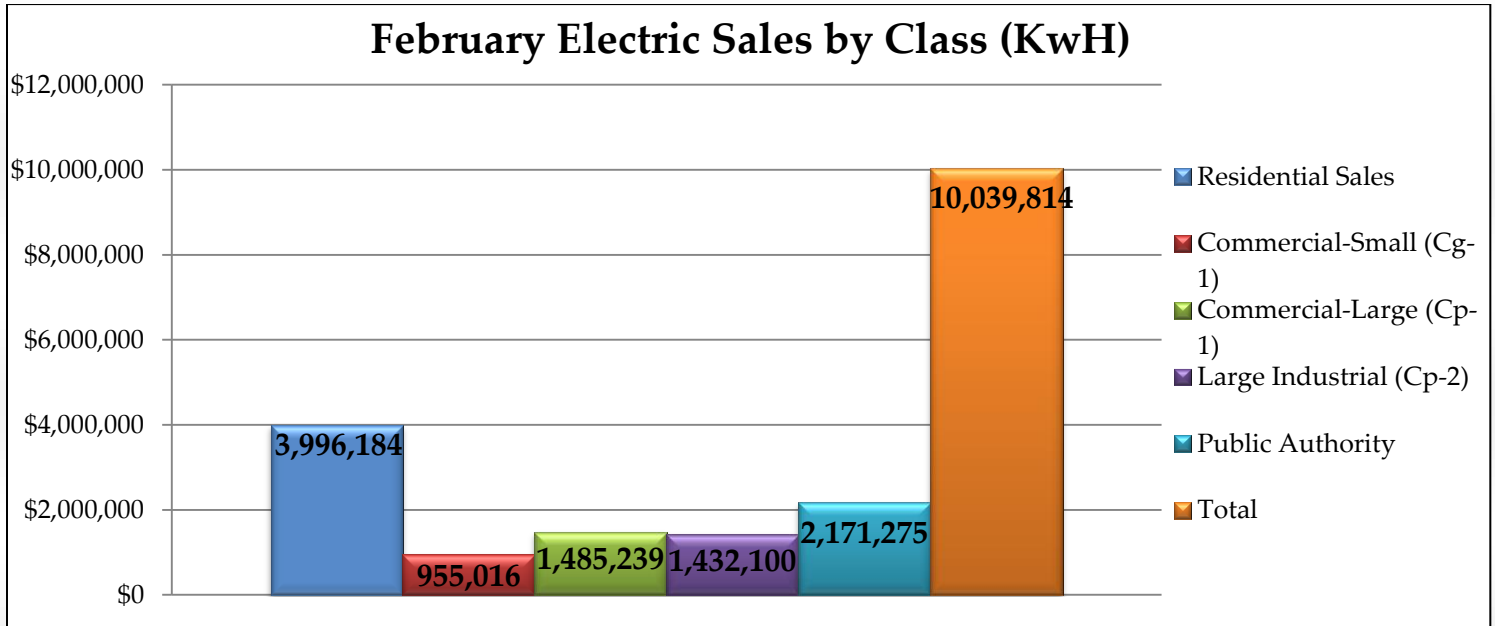

River Falls Municipal Utility

⚡ Electric Dashboard ⚡

For February 2015

Electric Sales

The Power of Community

River Falls Municipal Utility

⚡ Electric Dashboard ⚡

For February 2015