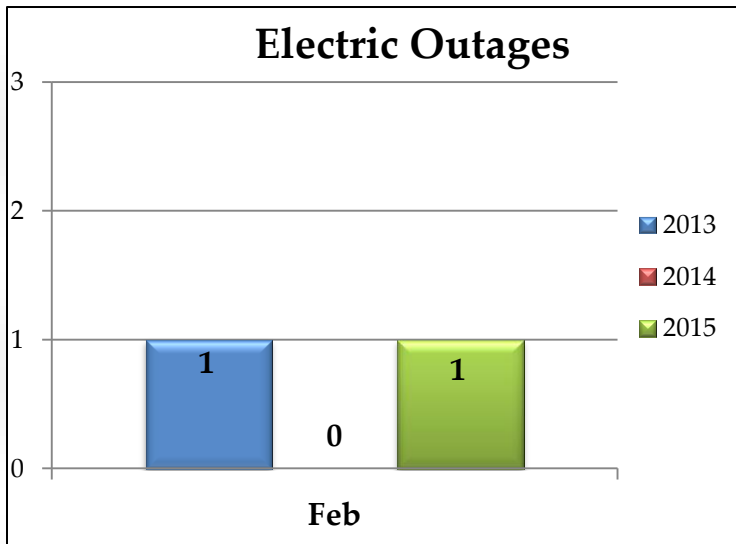

For more information please contact: Kevin Westhuis
(715) 426-3442 or kwesthuis@rfcity.org