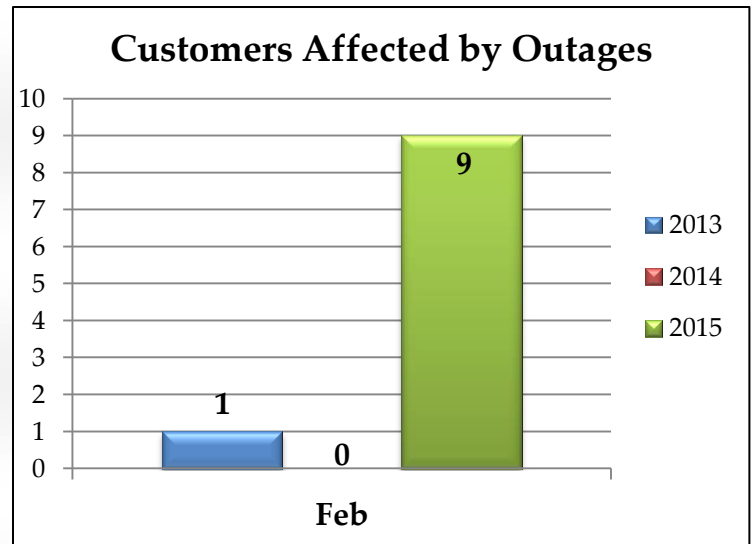

For more information please contact: Kevin Westhuis
(715) 426-3442 or kwesthuis@rfcity.org