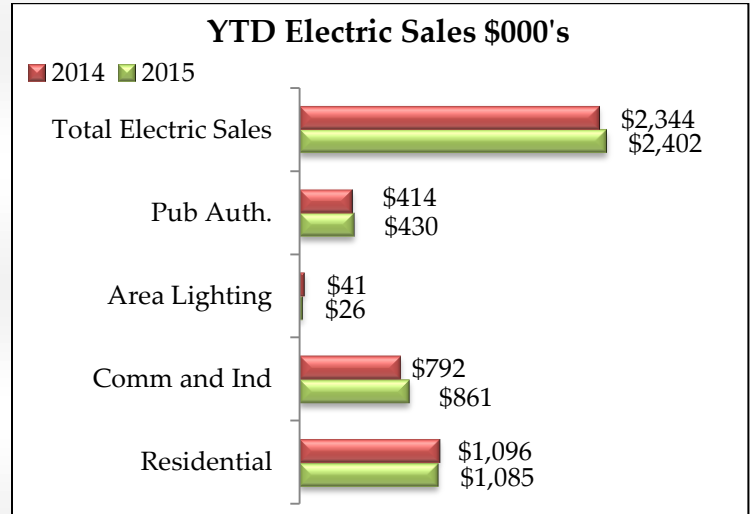

River Falls Municipal Utility

⚡ Electric Dashboard ⚡

For February 2015

Electric Sales

The Power of Community

River Falls Municipal Utility

⚡ Electric Dashboard ⚡

For February 2015