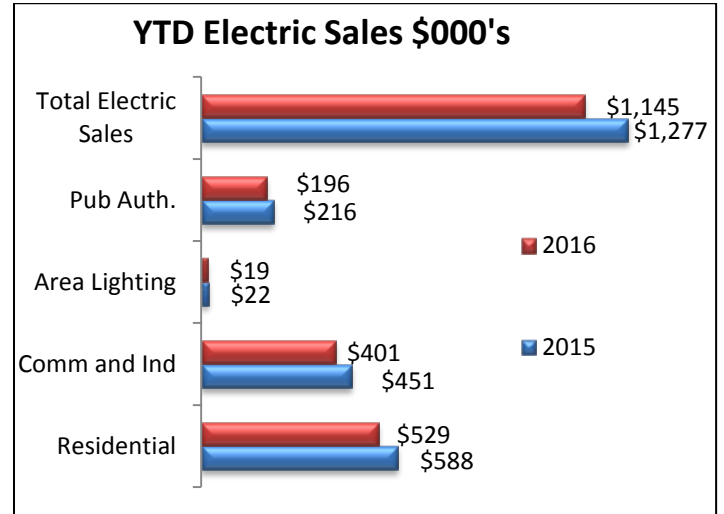

River Falls Municipal Utility

⚡ Electric Dashboard ⚡

For January 2016

Electric Sales

The Power of Community

River Falls Municipal Utility

⚡ Electric Dashboard ⚡

For January 2016