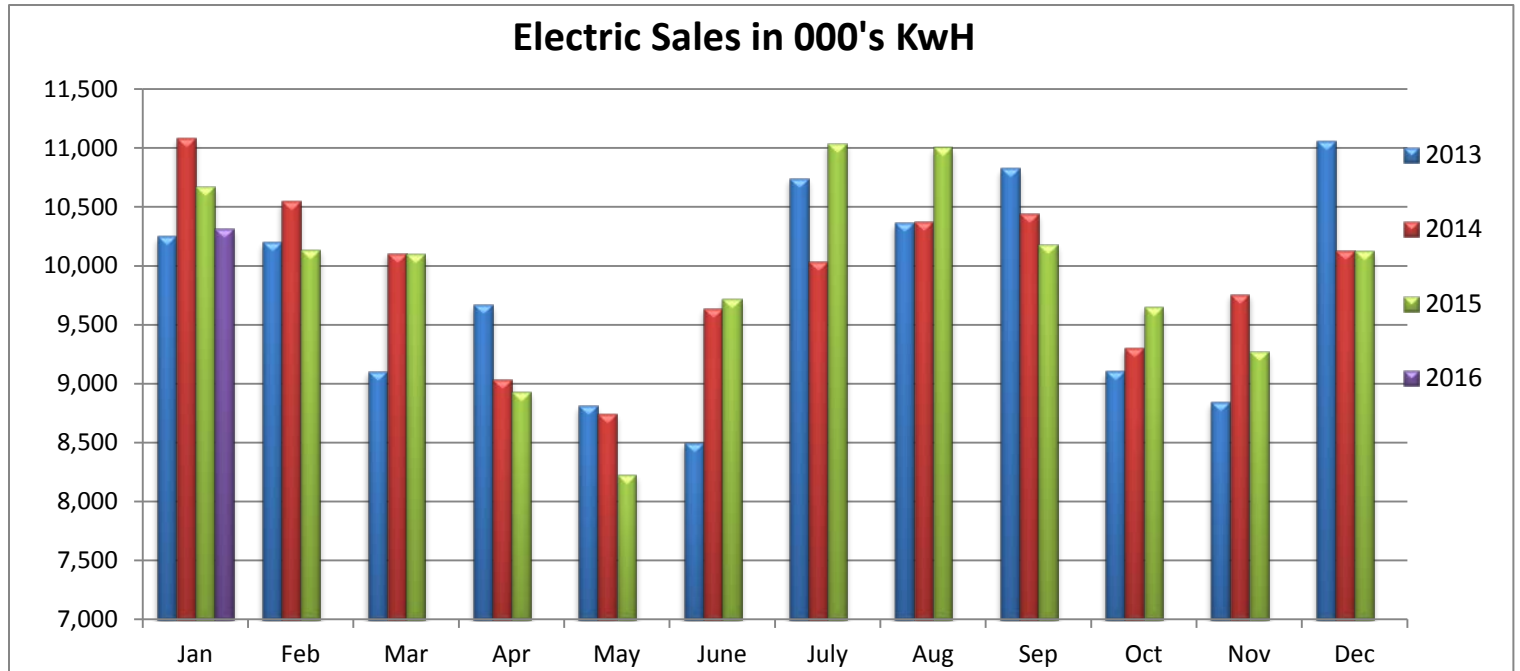

River Falls Municipal Utility

⚡ Electric Dashboard ⚡

For January 2016

Electric Sales

The Power of Community

River Falls Municipal Utility

⚡ Electric Dashboard ⚡

For January 2016