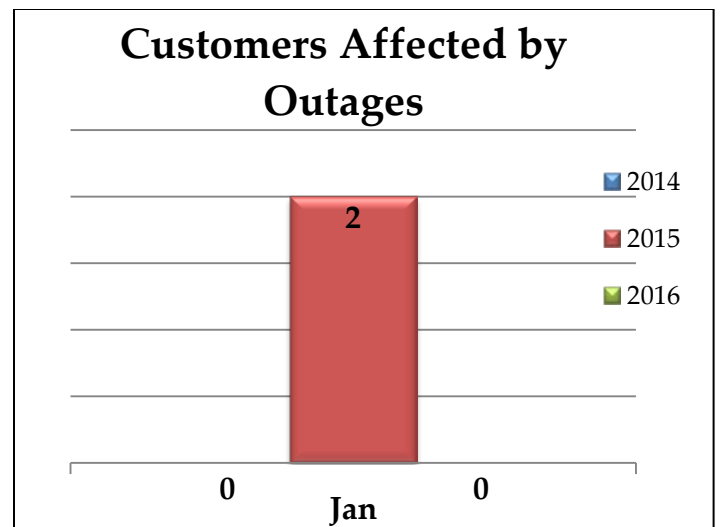

For more information please contact: Kevin Westhuis
(715) 426-3442 or kwesthuis@rfcity.org