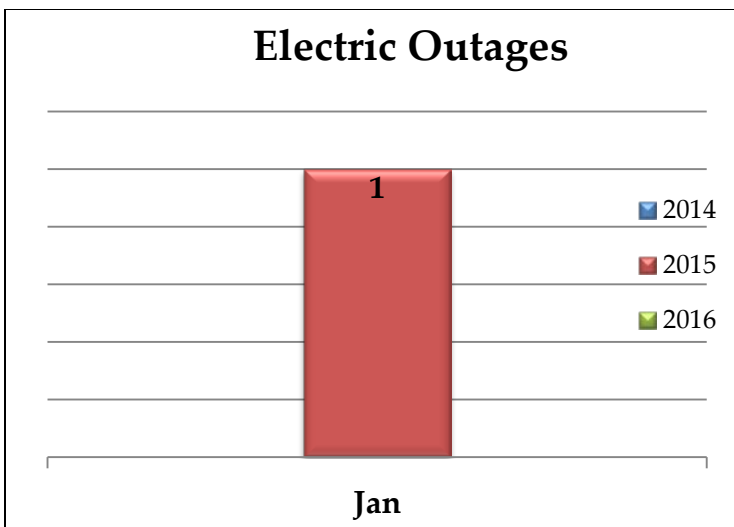

For more information please contact: Kevin Westhuis
(715) 426-3442 or kwesthuis@rfcity.org