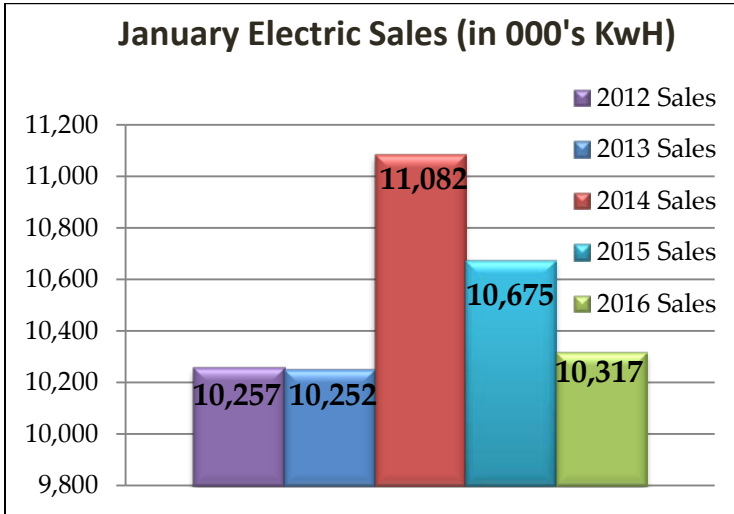

River Falls Municipal Utility

⚡ Electric Dashboard ⚡

For January 2016

Electric Sales

The Power of Community

River Falls Municipal Utility

⚡ Electric Dashboard ⚡

For January 2016