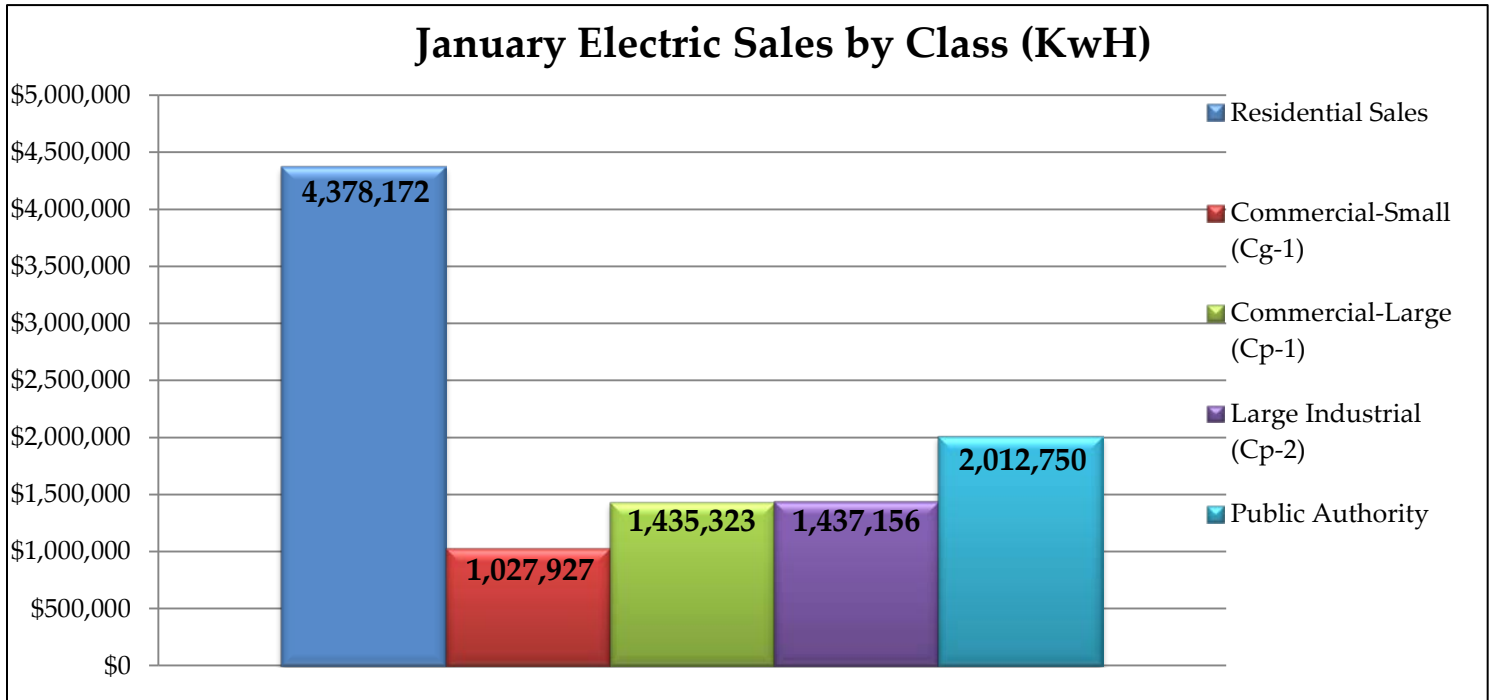

River Falls Municipal Utility

⚡ Electric Dashboard ⚡

For January 2016

Electric Sales

The Power of Community

River Falls Municipal Utility

⚡ Electric Dashboard ⚡

For January 2016