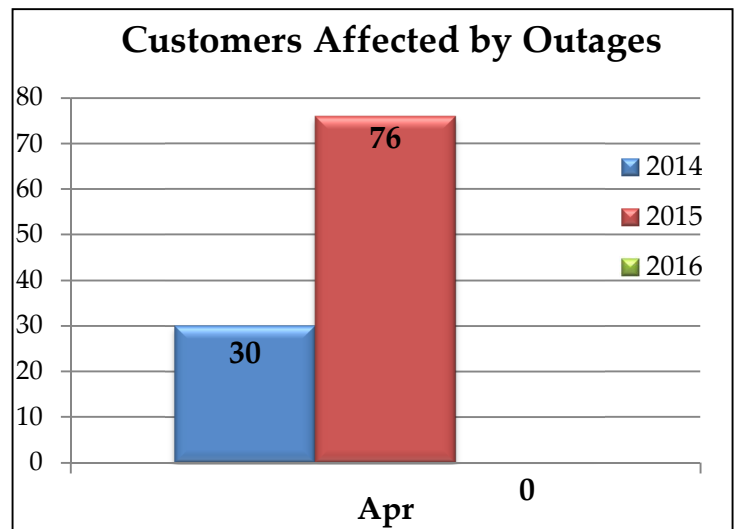

For more information please contact: Kevin Westhuis
(715) 426-3442 or kwesthuis@rfcity.org