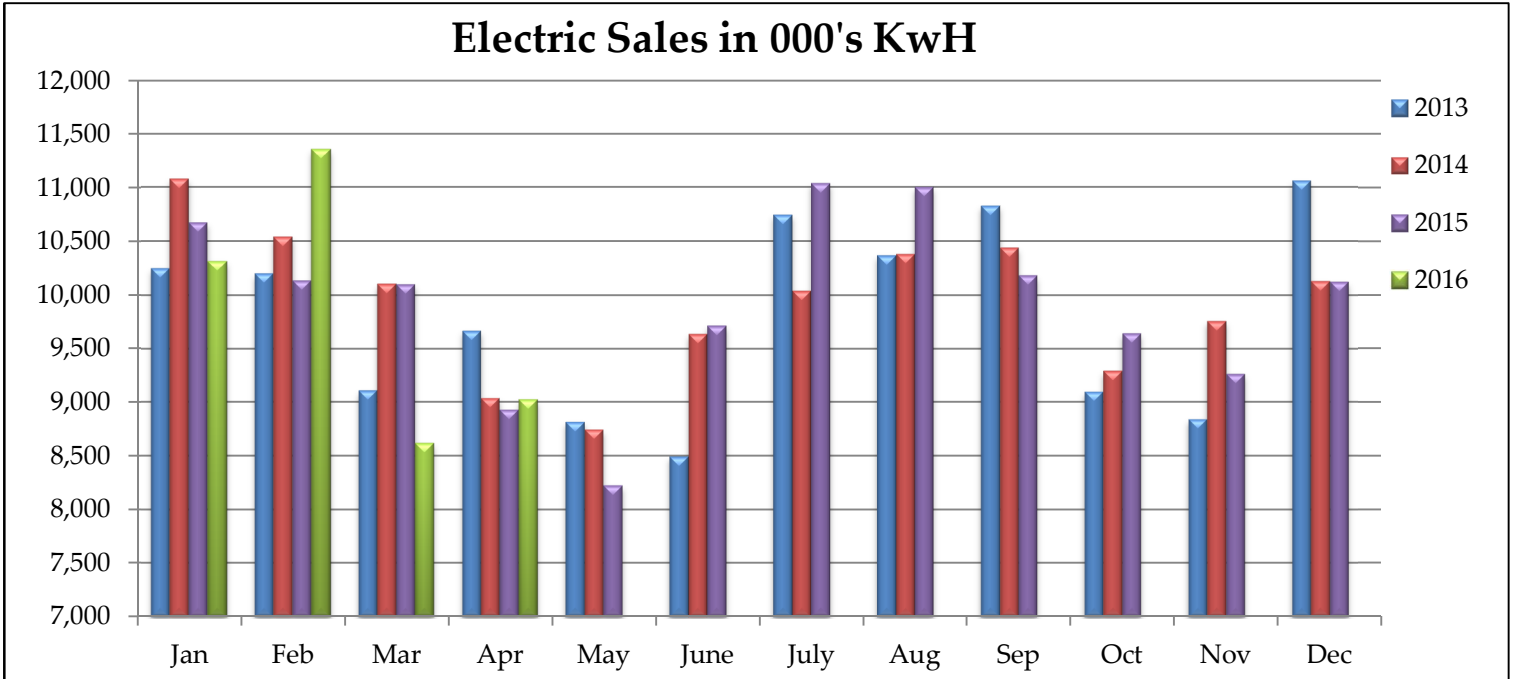

River Falls Municipal Utility

⚡ Electric Dashboard ⚡

For April 2016

Electric Sales

The Power of Community

River Falls Municipal Utility

Electric Dashboard

For April 2016