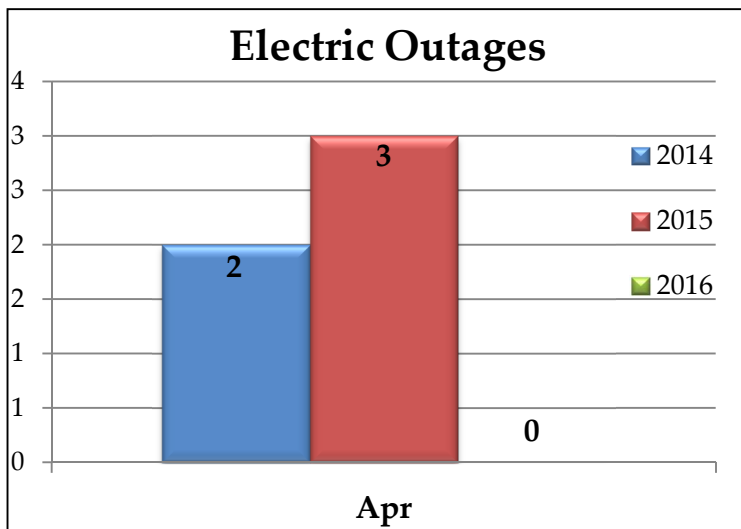

For more information please contact: Kevin Westhuis
(715) 426-3442 or kwesthuis@rfcity.org