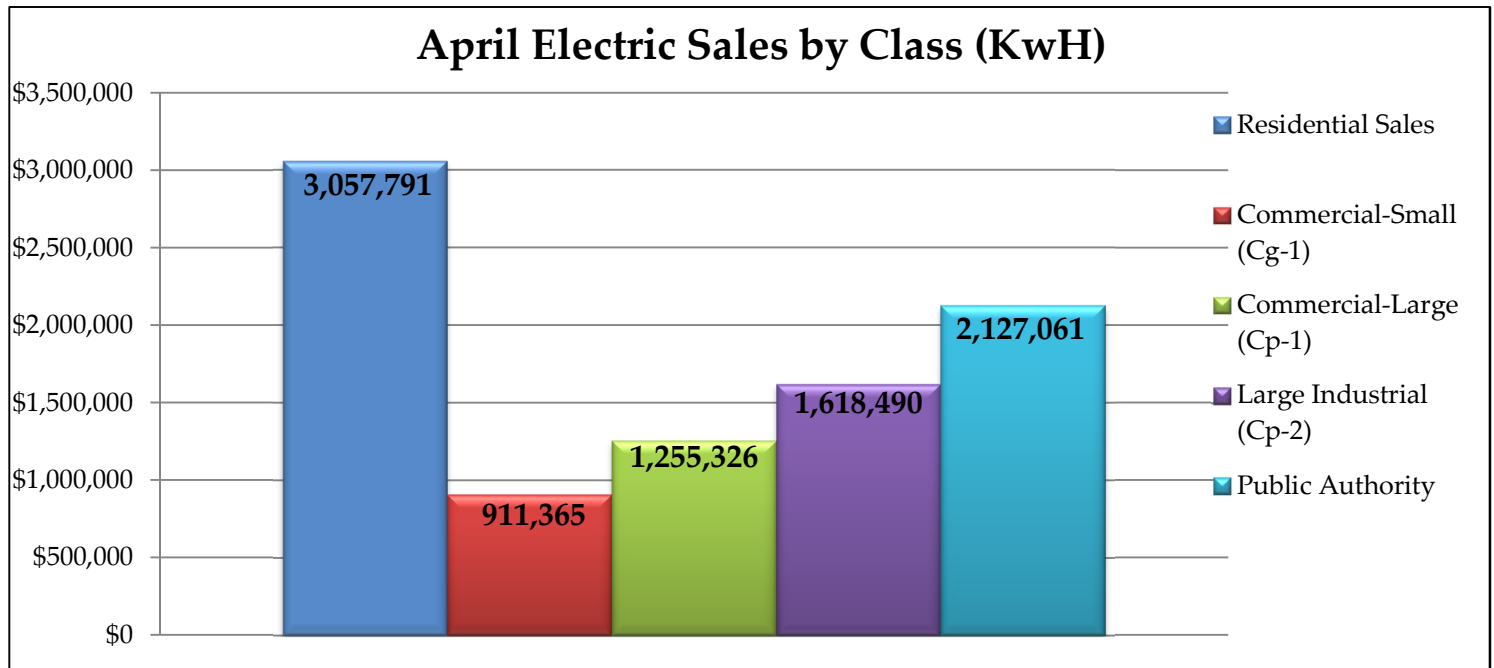

River Falls Municipal Utility

⚡ Electric Dashboard ⚡

For April 2016

Electric Sales

The Power of Community

River Falls Municipal Utility

Electric Dashboard

For April 2016