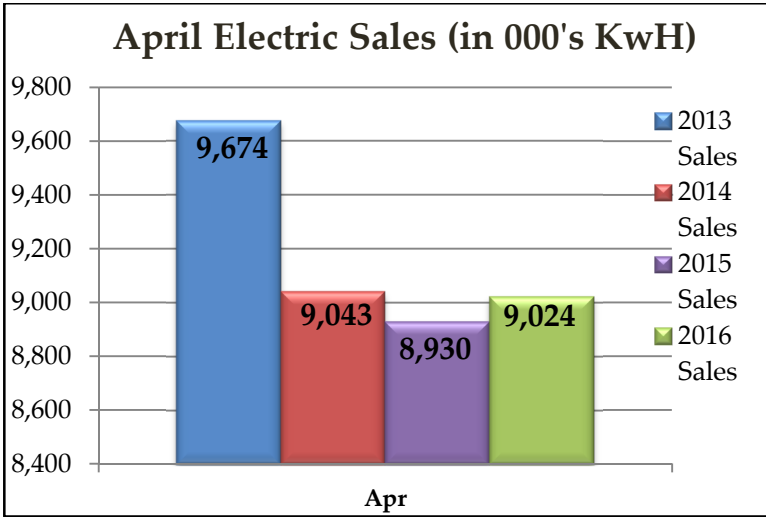

River Falls Municipal Utility

⚡ Electric Dashboard ⚡

For April 2016

Electric Sales

The Power of Community

River Falls Municipal Utility

Electric Dashboard

For April 2016