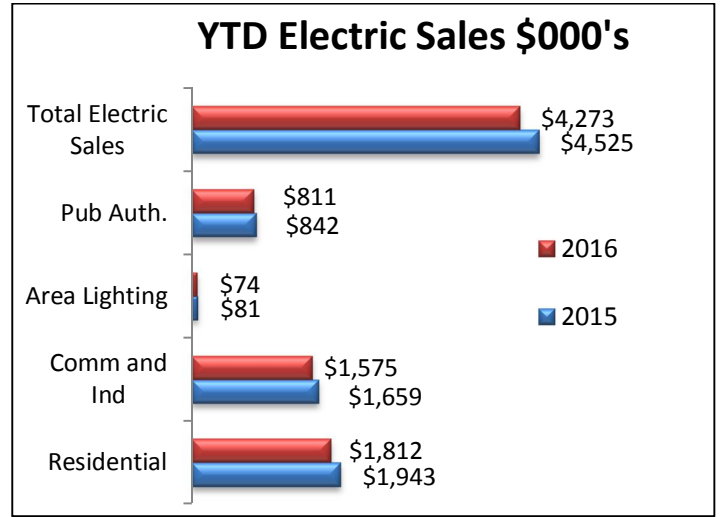

River Falls Municipal Utility

⚡ Electric Dashboard ⚡

For April 2016

Electric Sales

The Power of Community

River Falls Municipal Utility

Electric Dashboard

For April 2016