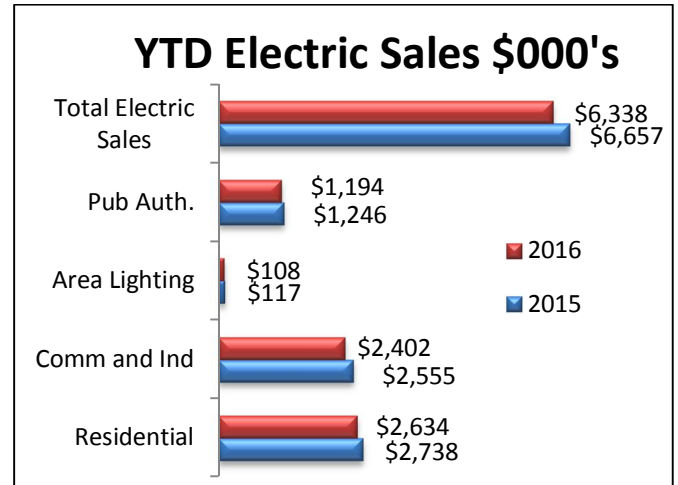

River Falls Municipal Utility

⚡ Electric Dashboard ⚡

June 2016

Electric Sales

The Power of Community

River Falls Municipal Utility

Electric Dashboard

June 2016