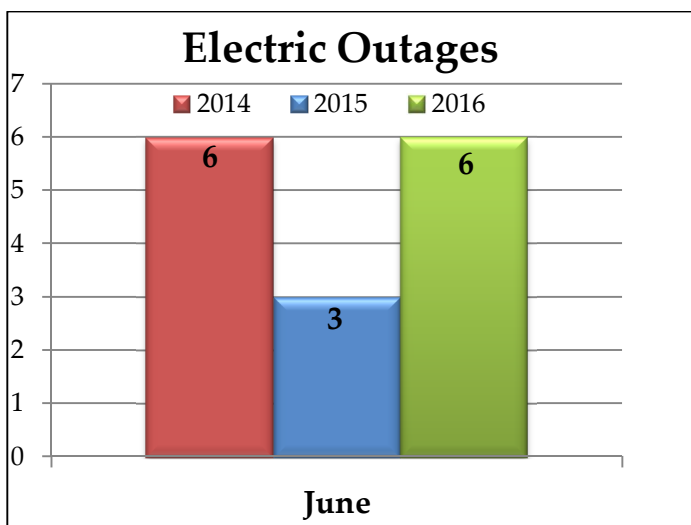

For more information please contact: Kevin Westhuis
(715) 426-3442 or kwesthuis@rfcity.org