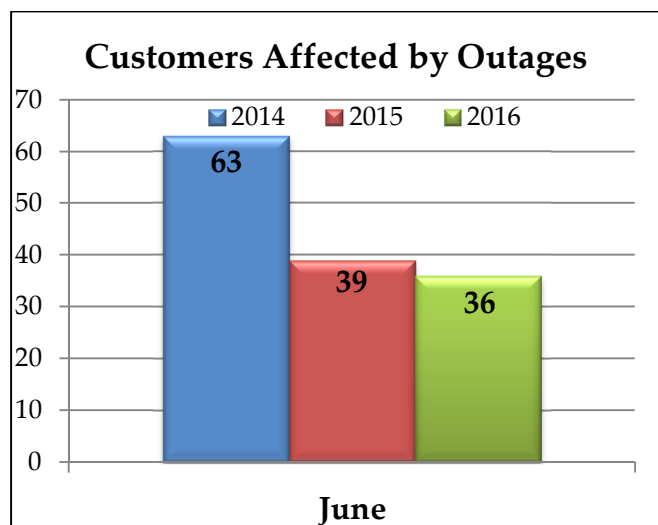

For more information please contact: Kevin Westhuis
(715) 426-3442 or kwesthuis@rfcity.org