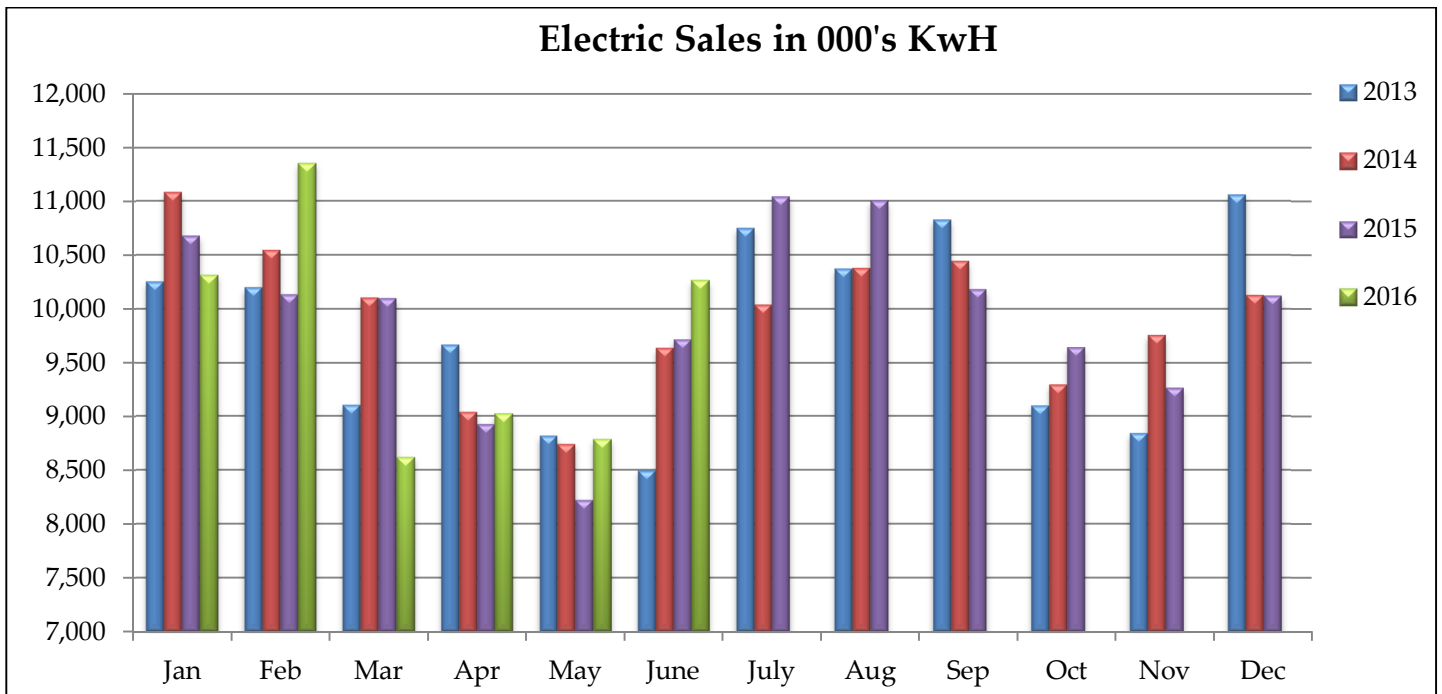

River Falls Municipal Utility

⚡ Electric Dashboard ⚡

June 2016

Electric Sales

The Power of Community

River Falls Municipal Utility

Electric Dashboard

June 2016