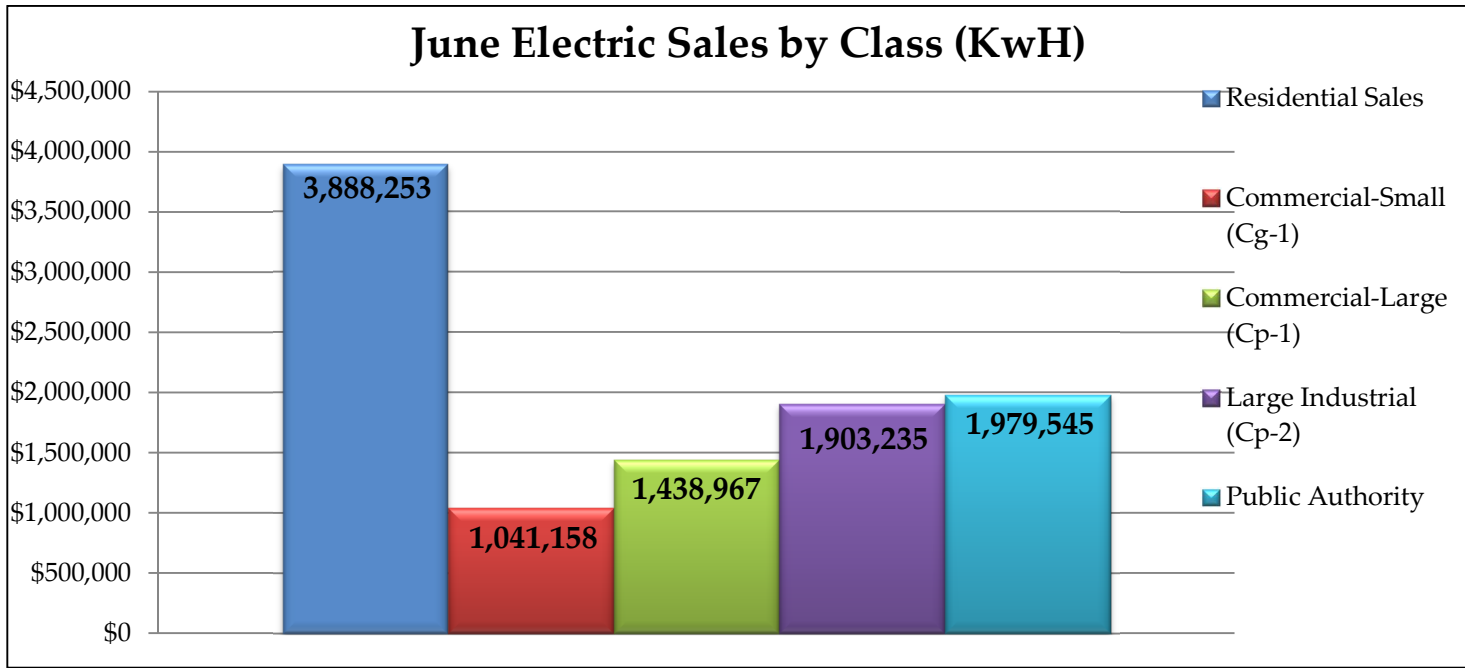

River Falls Municipal Utility

⚡ Electric Dashboard ⚡

June 2016

Electric Sales

The Power of Community

River Falls Municipal Utility

Electric Dashboard

June 2016