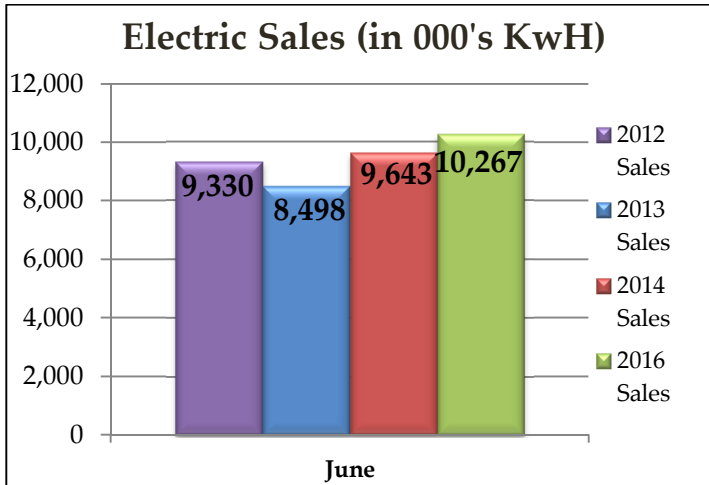

River Falls Municipal Utility

⚡ Electric Dashboard ⚡

June 2016

Electric Sales

The Power of Community

River Falls Municipal Utility

Electric Dashboard

June 2016