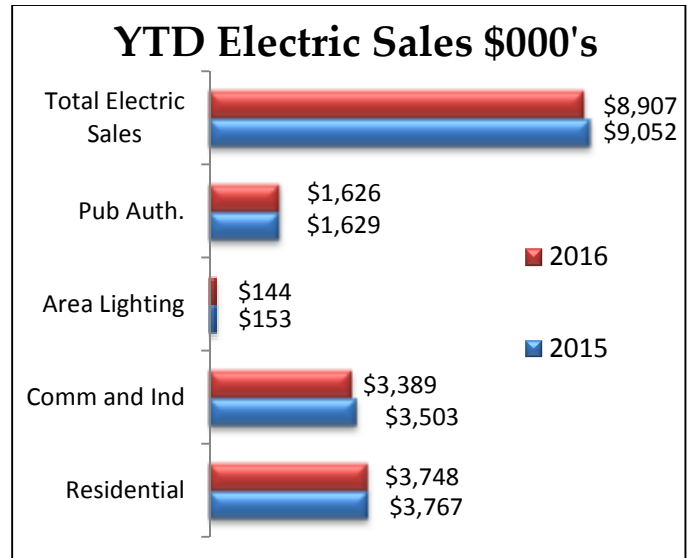

River Falls Municipal Utility

⚡ Electric Dashboard ⚡

August 2016

The Power of Community

River Falls Municipal Utility

Electric Dashboard

August 2016

Electric Outages