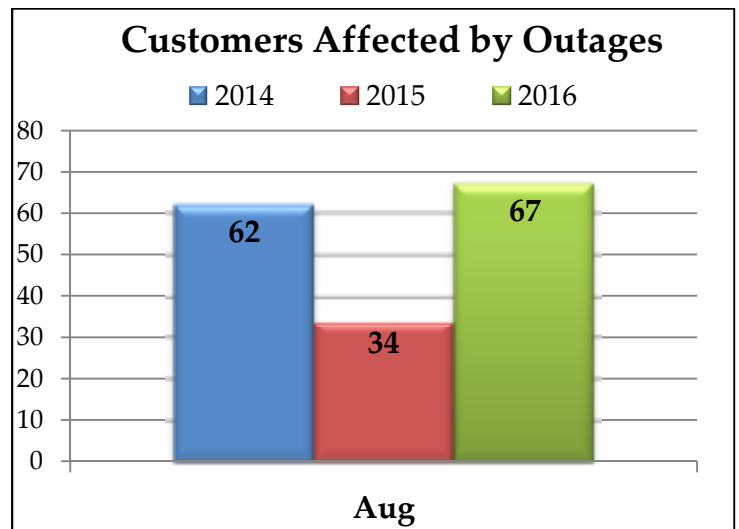

River Falls Municipal Utility

⚡ Electric Dashboard ⚡

August 2016

The Power of Community

River Falls Municipal Utility

Electric Dashboard

August 2016

Electric Outages