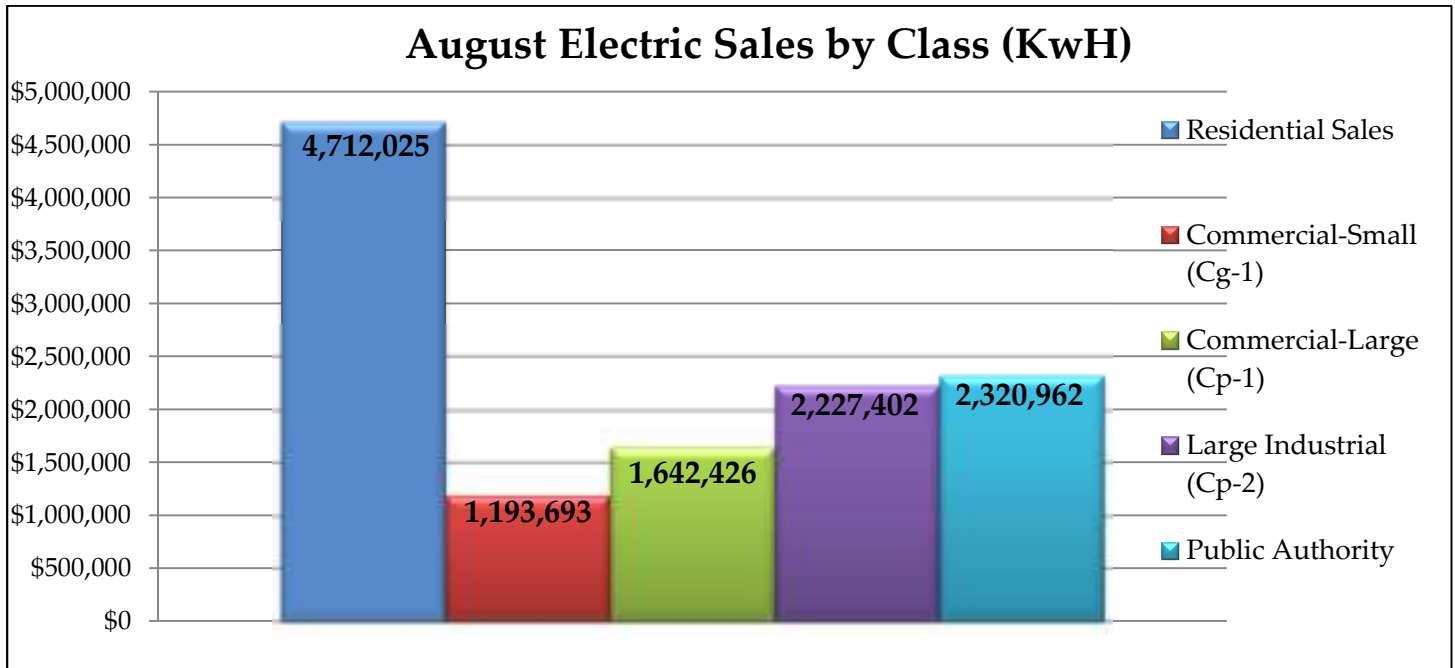

River Falls Municipal Utility

⚡ Electric Dashboard ⚡

August 2016

The Power of Community

River Falls Municipal Utility

Electric Dashboard

August 2016

Electric Outages