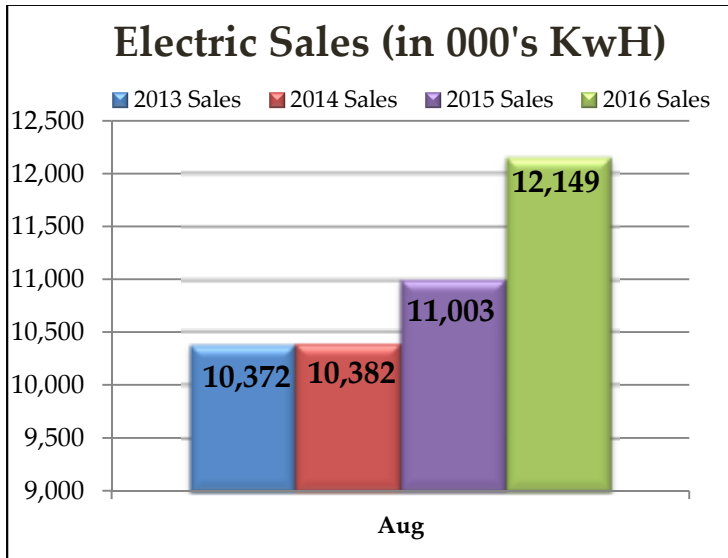

River Falls Municipal Utility

⚡ Electric Dashboard ⚡

August 2016

The Power of Community

River Falls Municipal Utility

Electric Dashboard

August 2016

Electric Outages