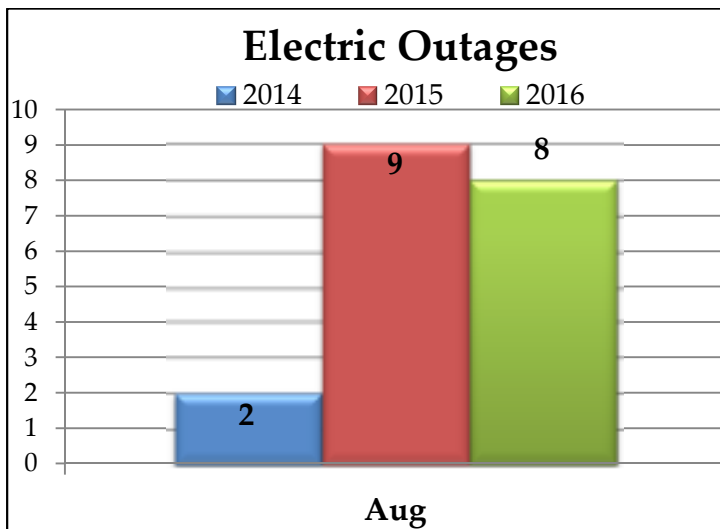

River Falls Municipal Utility

⚡ Electric Dashboard ⚡

August 2016

The Power of Community

River Falls Municipal Utility

Electric Dashboard

August 2016

Electric Outages