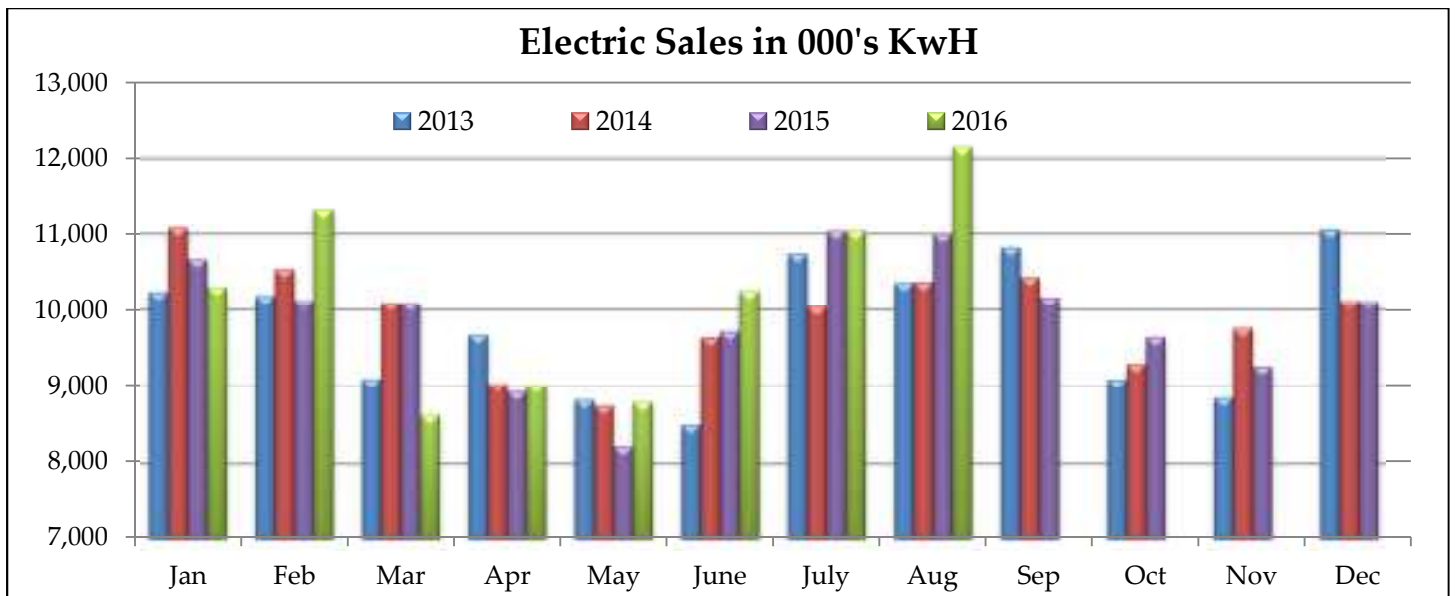

River Falls Municipal Utility

⚡ Electric Dashboard ⚡

August 2016

The Power of Community

River Falls Municipal Utility

Electric Dashboard

August 2016

Electric Outages