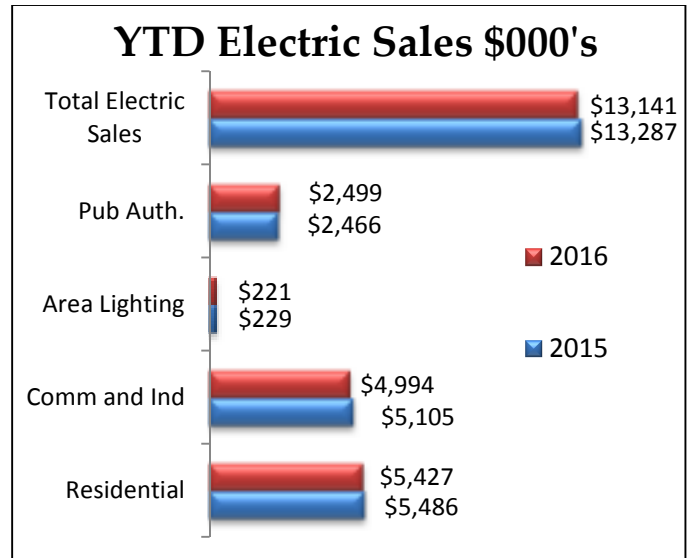

River Falls Municipal Utility

⚡ Electric Dashboard ⚡

December 2016

The Power of Community

River Falls Municipal Utility

Electric Dashboard

December 2016

Electric Outages