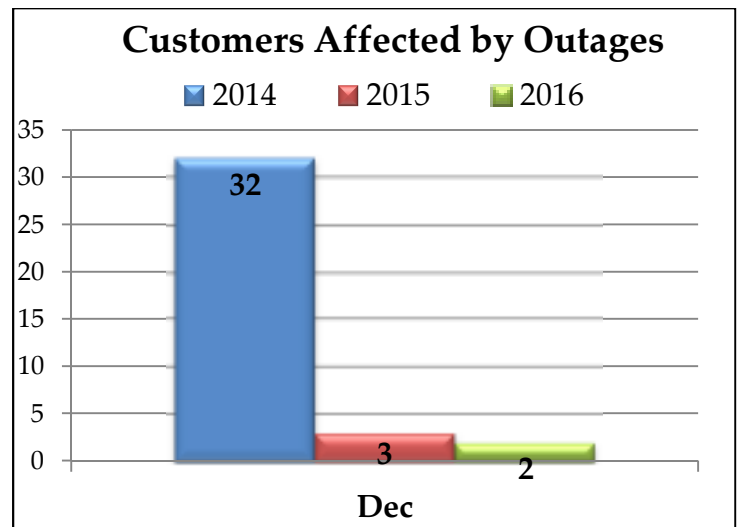

River Falls Municipal Utility

⚡ Electric Dashboard ⚡

December 2016

The Power of Community

River Falls Municipal Utility

Electric Dashboard

December 2016

Electric Outages