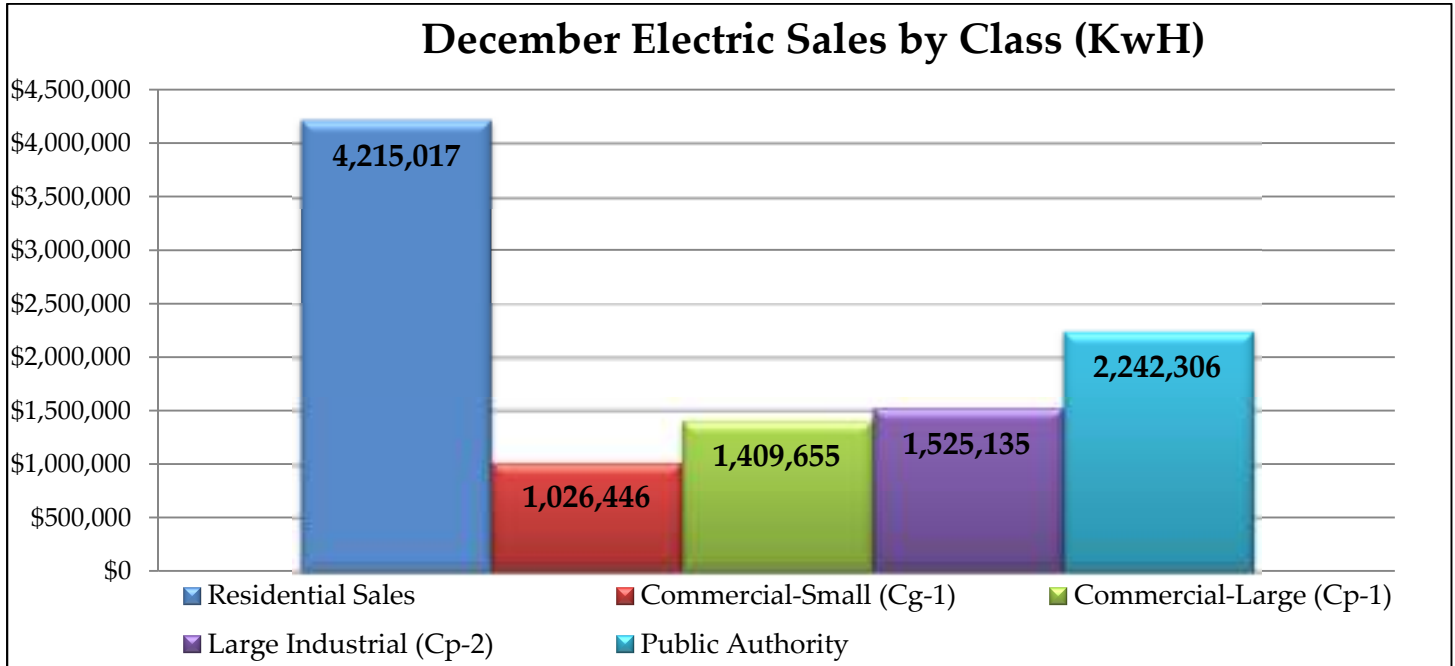

River Falls Municipal Utility

⚡ Electric Dashboard ⚡

December 2016

The Power of Community

River Falls Municipal Utility

Electric Dashboard

December 2016

Electric Outages