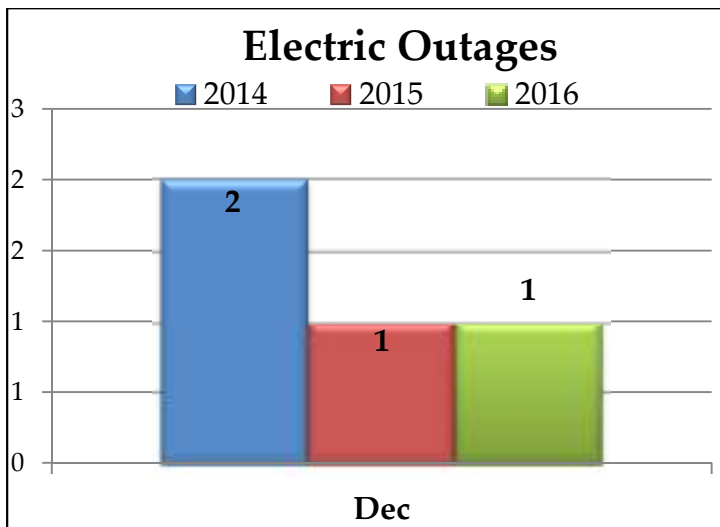

River Falls Municipal Utility

⚡ Electric Dashboard ⚡

December 2016

The Power of Community

River Falls Municipal Utility

Electric Dashboard

December 2016

Electric Outages