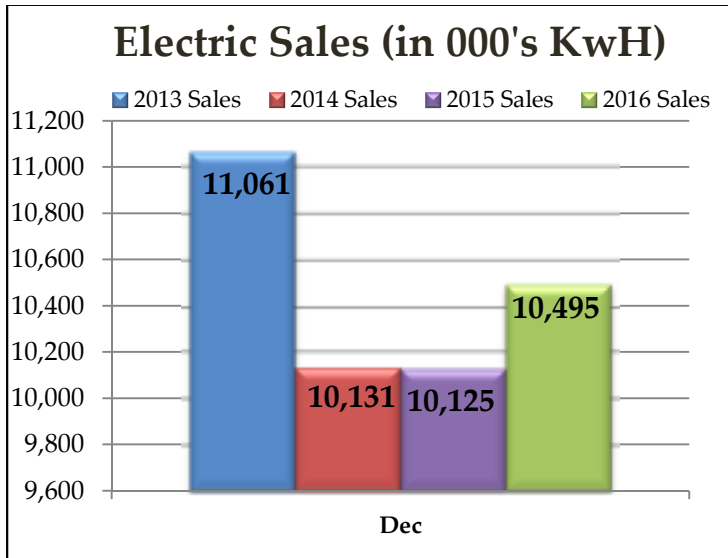

River Falls Municipal Utility

⚡ Electric Dashboard ⚡

December 2016

The Power of Community

River Falls Municipal Utility

Electric Dashboard

December 2016

Electric Outages