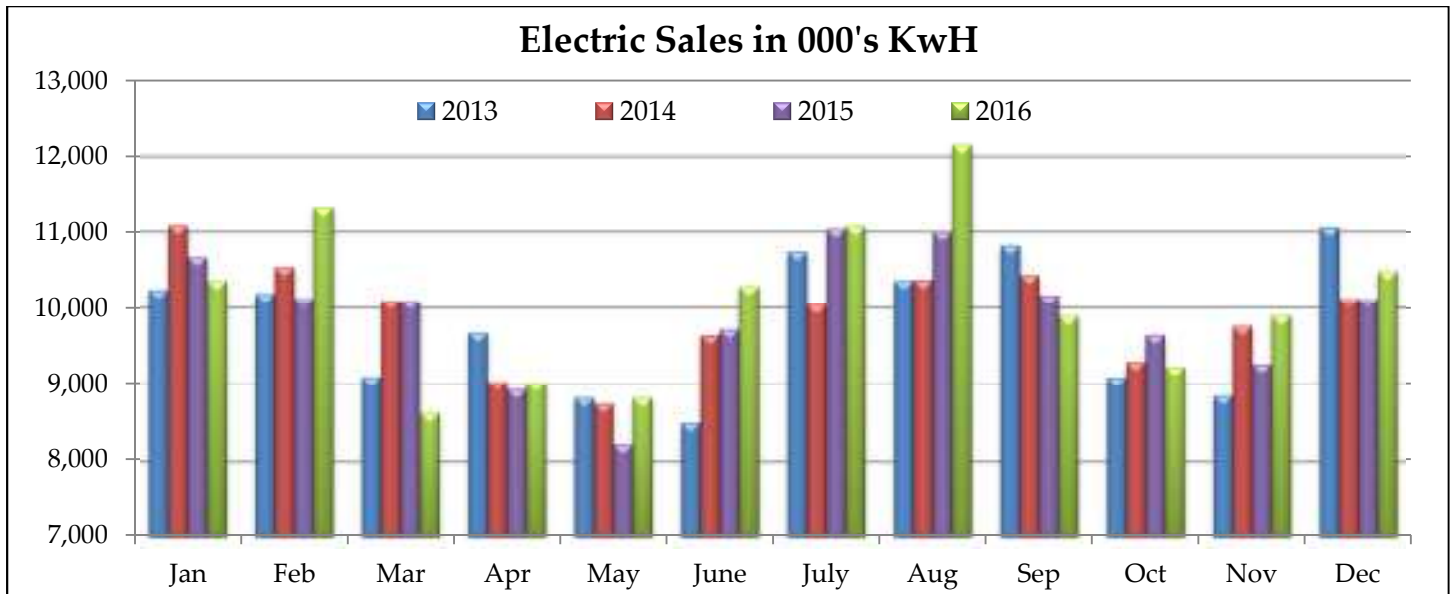

River Falls Municipal Utility

⚡ Electric Dashboard ⚡

December 2016

The Power of Community

River Falls Municipal Utility

Electric Dashboard

December 2016

Electric Outages