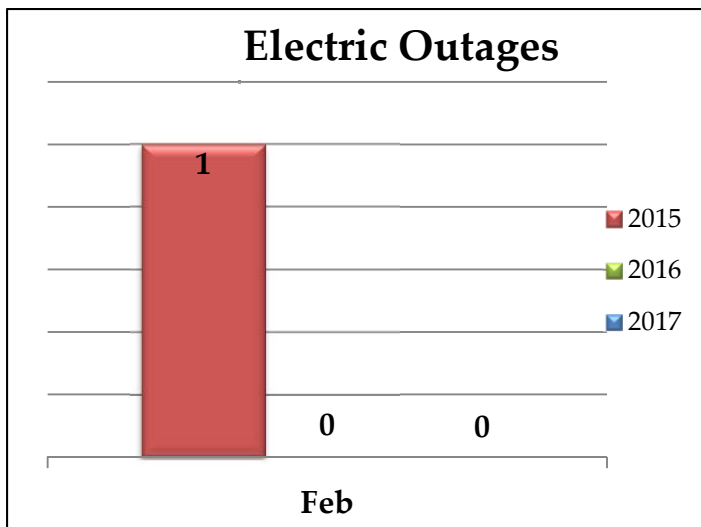

River Falls Municipal Utility

⚡ Electric Dashboard ⚡

February 2017

The Power of Community

River Falls Municipal Utility

⚡ Electric Dashboard ⚡

February 2017

Electric Outages