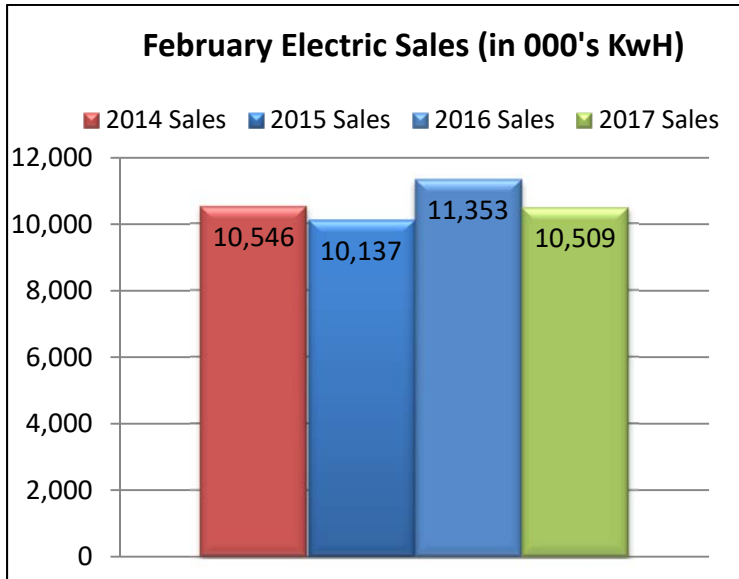

River Falls Municipal Utility

⚡ Electric Dashboard ⚡

February 2017

The Power of Community

River Falls Municipal Utility

⚡ Electric Dashboard ⚡

February 2017

Electric Outages