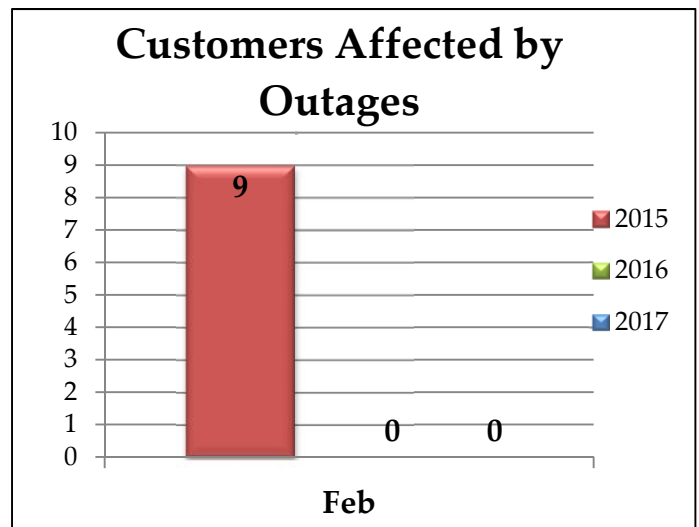

River Falls Municipal Utility

⚡ Electric Dashboard ⚡

February 2017

The Power of Community

River Falls Municipal Utility

⚡ Electric Dashboard ⚡

February 2017

Electric Outages