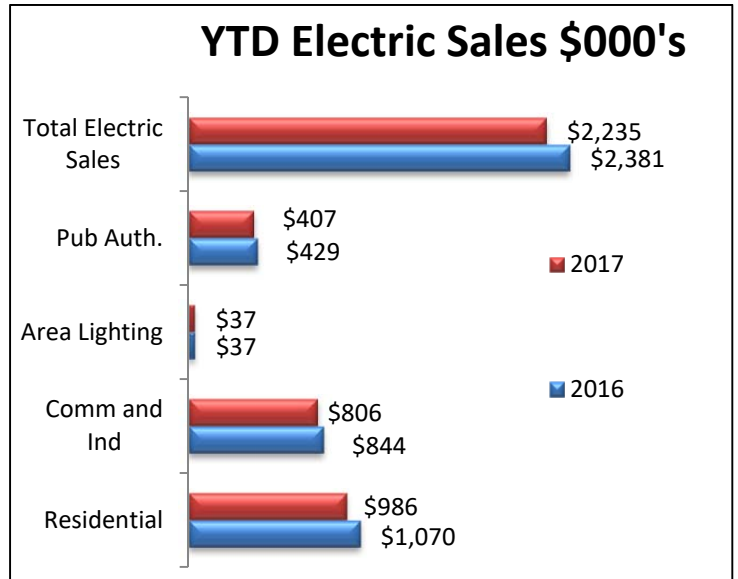

River Falls Municipal Utility

⚡ Electric Dashboard ⚡

February 2017

The Power of Community

River Falls Municipal Utility

⚡ Electric Dashboard ⚡

February 2017

Electric Outages