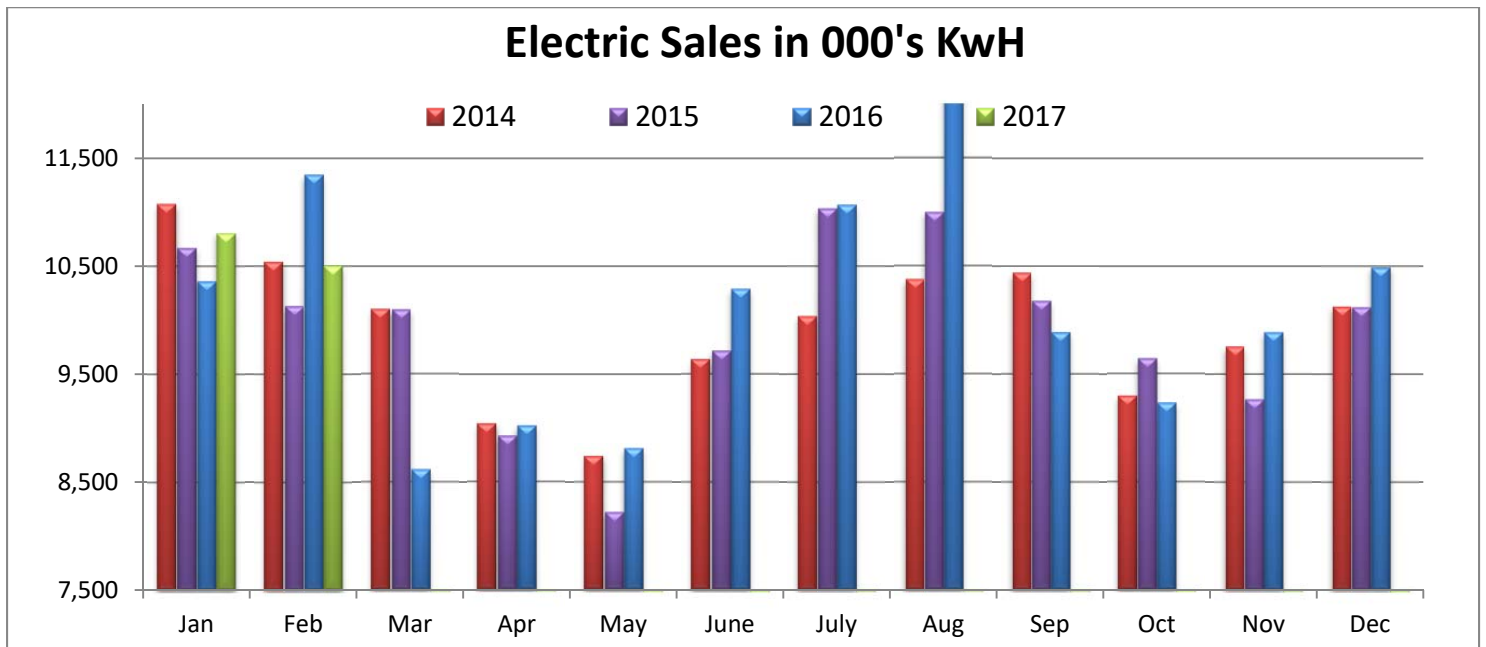

River Falls Municipal Utility

⚡ Electric Dashboard ⚡

February 2017

The Power of Community

River Falls Municipal Utility

⚡ Electric Dashboard ⚡

February 2017

Electric Outages