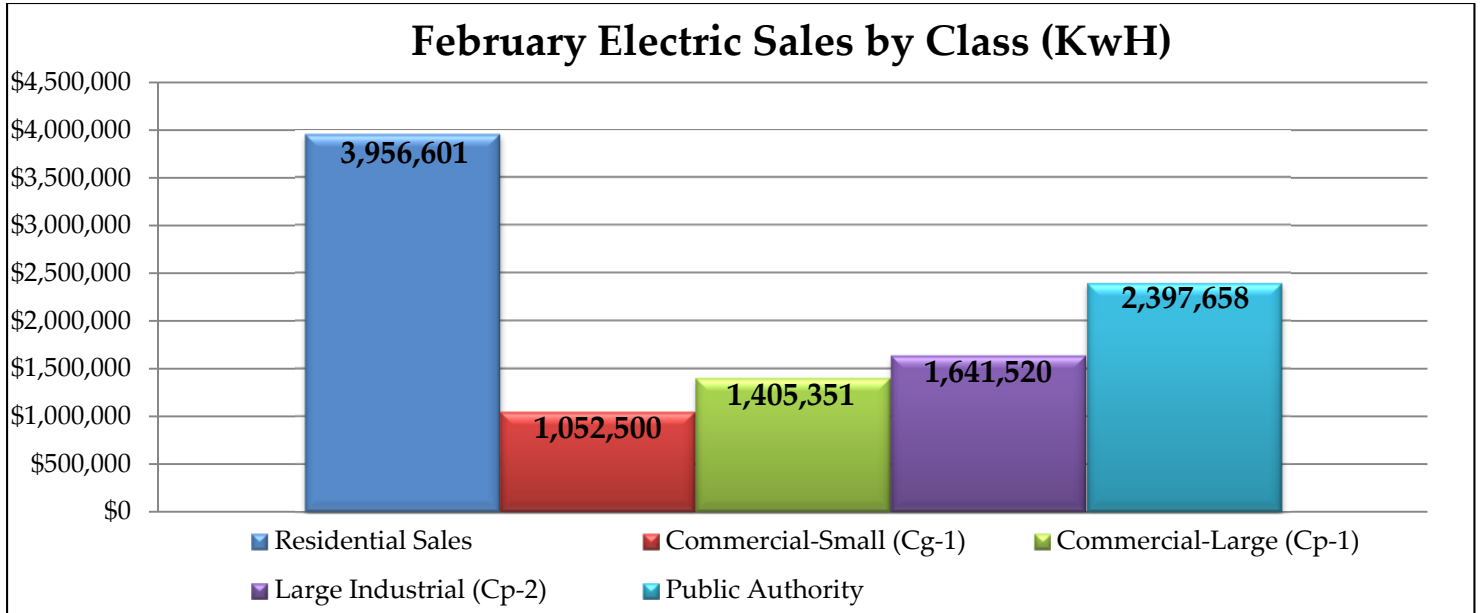

River Falls Municipal Utility

⚡ Electric Dashboard ⚡

February 2017

The Power of Community

River Falls Municipal Utility

⚡ Electric Dashboard ⚡

February 2017

Electric Outages