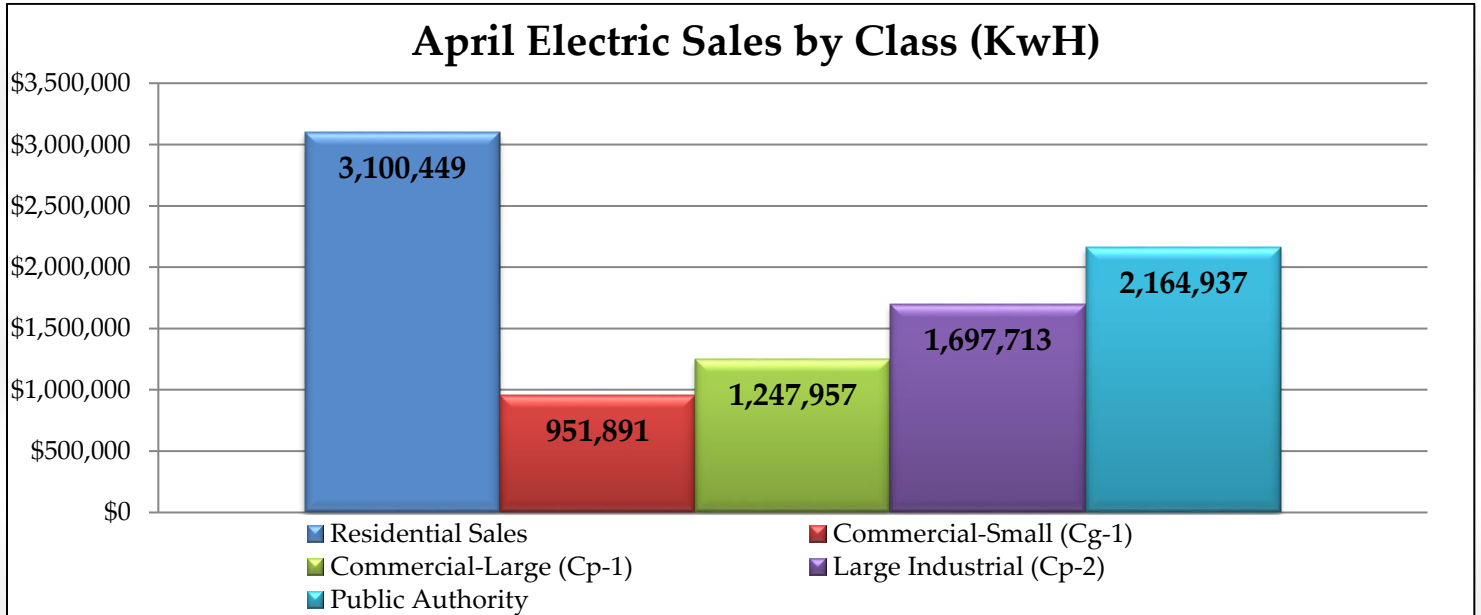

River Falls Municipal Utility Electric Dashboard

April 2017

The Power of Community

River Falls Municipal Utility Electric Dashboard

April 2017

Electric Outages

The Power of Community