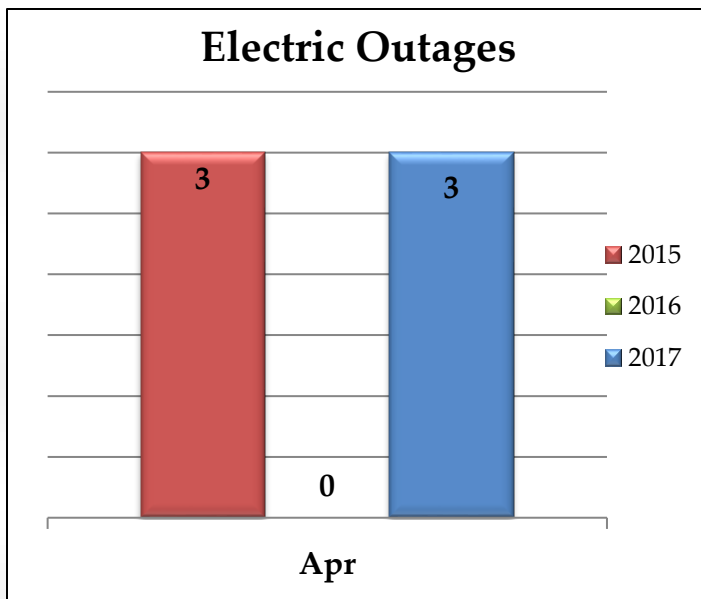

River Falls Municipal Utility Electric Dashboard

April 2017

The Power of Community

River Falls Municipal Utility Electric Dashboard

April 2017

Electric Outages

The Power of Community