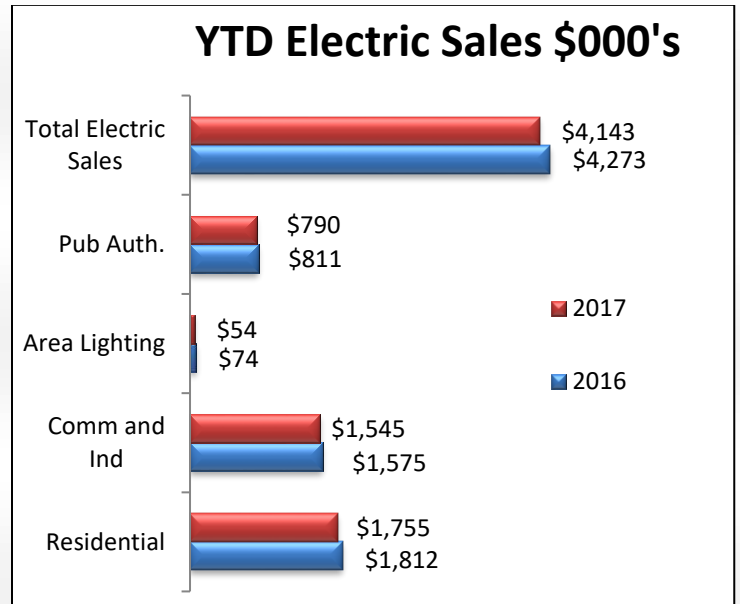

River Falls Municipal Utility Electric Dashboard

April 2017

The Power of Community

River Falls Municipal Utility Electric Dashboard

April 2017

Electric Outages

The Power of Community