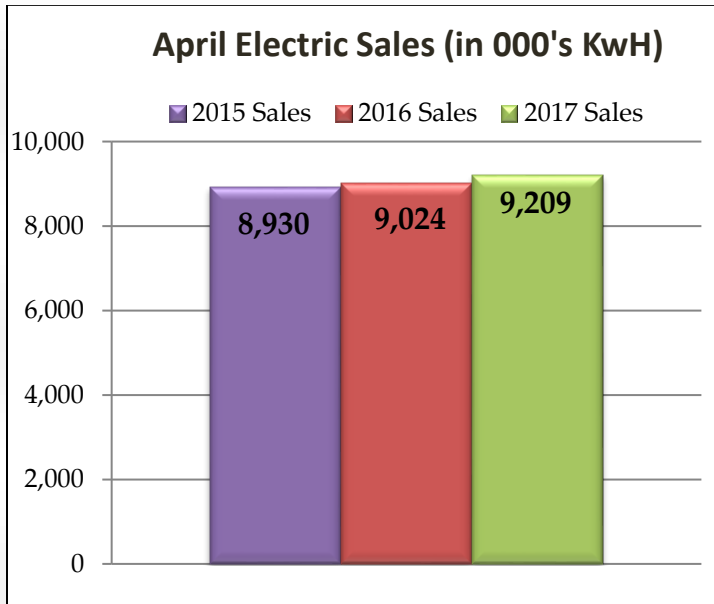

River Falls Municipal Utility Electric Dashboard

April 2017

The Power of Community

River Falls Municipal Utility Electric Dashboard

April 2017

Electric Outages

The Power of Community