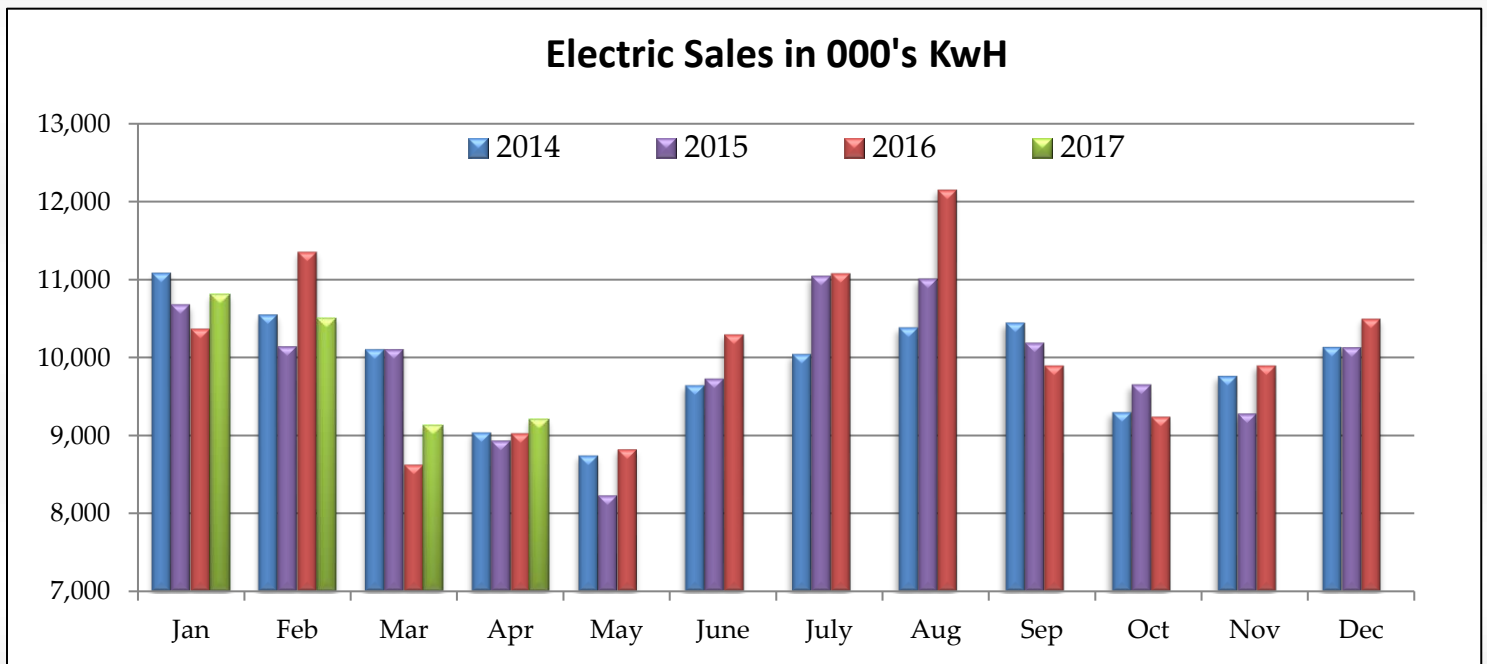

River Falls Municipal Utility Electric Dashboard

April 2017

The Power of Community

River Falls Municipal Utility Electric Dashboard

April 2017

Electric Outages

The Power of Community