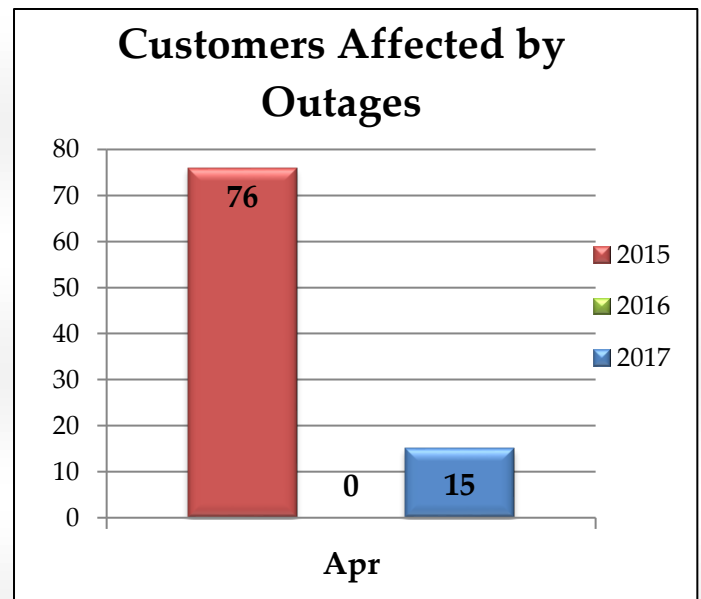

River Falls Municipal Utility Electric Dashboard

April 2017

The Power of Community

River Falls Municipal Utility Electric Dashboard

April 2017

Electric Outages

The Power of Community