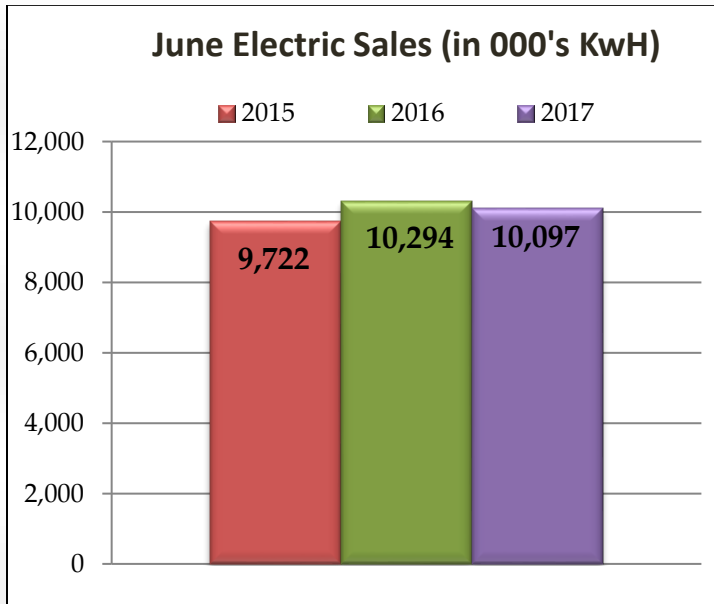

River Falls Municipal Utility

⚡ Electric Dashboard ⚡

June 2017

The Power of Community

River Falls Municipal Utility

⚡ Electric Dashboard ⚡

June 2017

Electric Outages