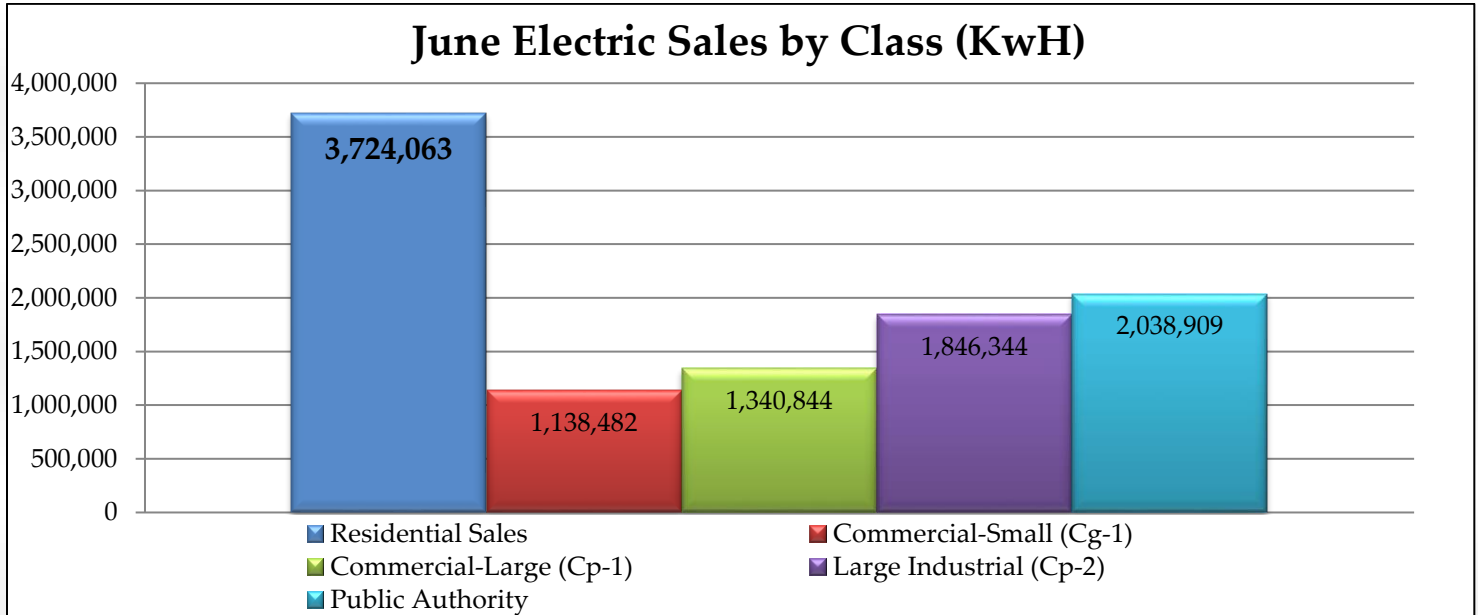

River Falls Municipal Utility

⚡ Electric Dashboard ⚡

June 2017

The Power of Community

River Falls Municipal Utility

⚡ Electric Dashboard ⚡

June 2017

Electric Outages