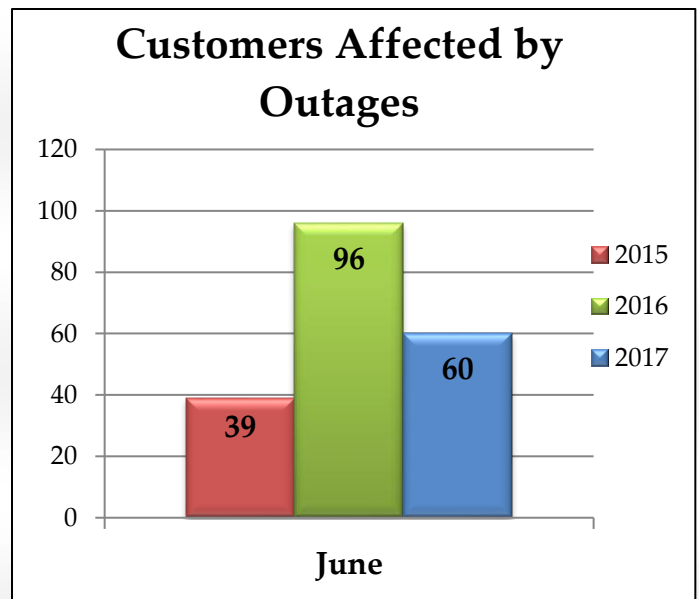

River Falls Municipal Utility

⚡ Electric Dashboard ⚡

June 2017

The Power of Community

River Falls Municipal Utility

⚡ Electric Dashboard ⚡

June 2017

Electric Outages