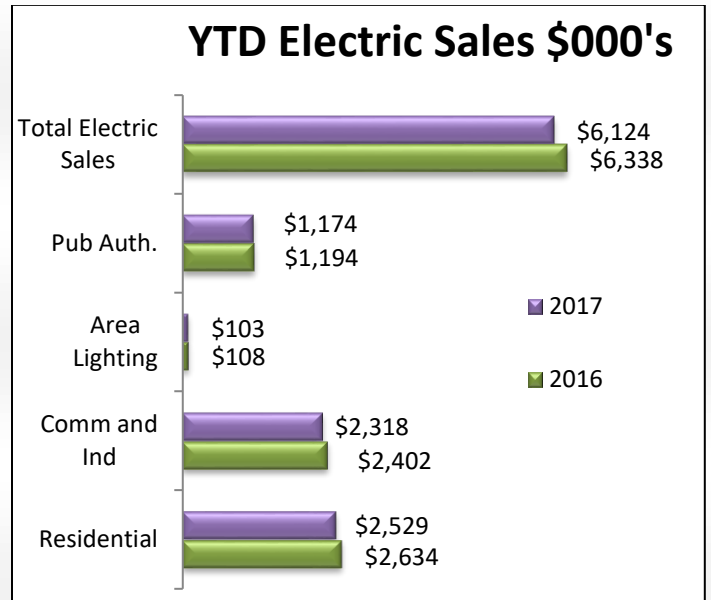

River Falls Municipal Utility

⚡ Electric Dashboard ⚡

June 2017

The Power of Community

River Falls Municipal Utility

⚡ Electric Dashboard ⚡

June 2017

Electric Outages