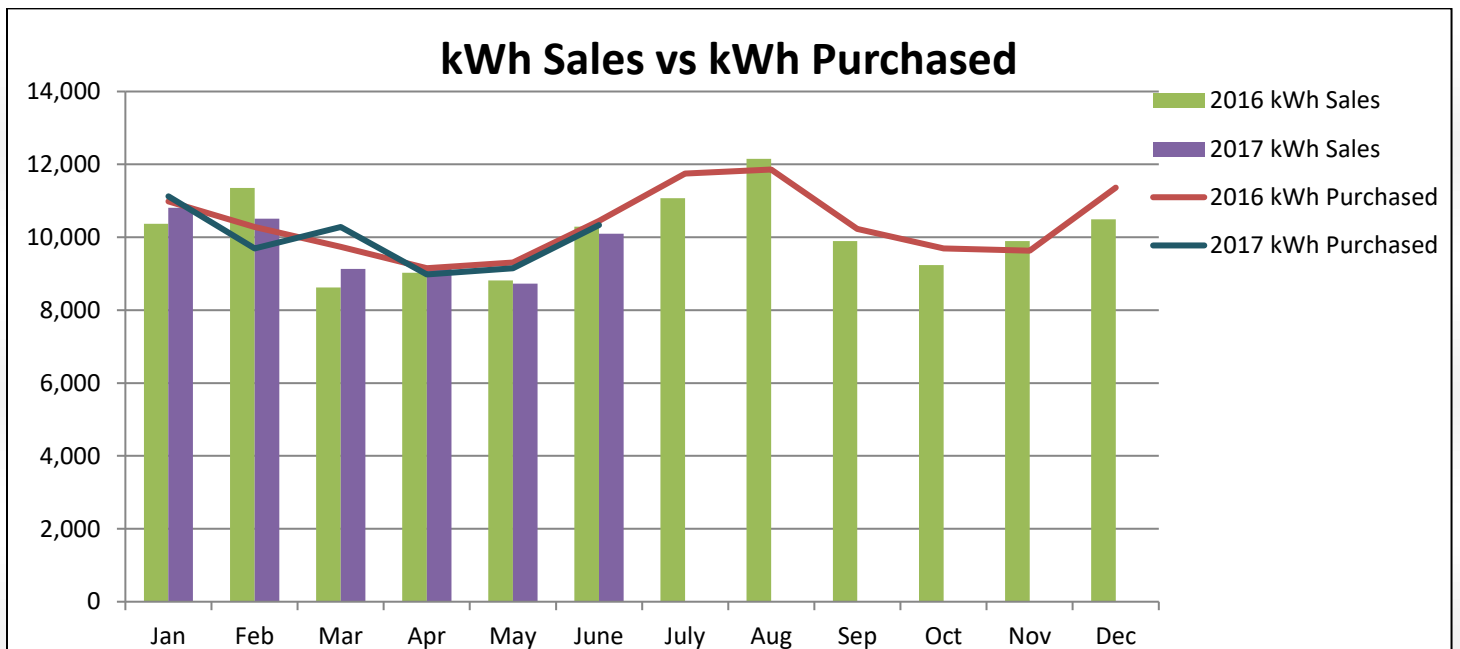

River Falls Municipal Utility

⚡ Electric Dashboard ⚡

June 2017

The Power of Community

River Falls Municipal Utility

⚡ Electric Dashboard ⚡

June 2017

Electric Outages