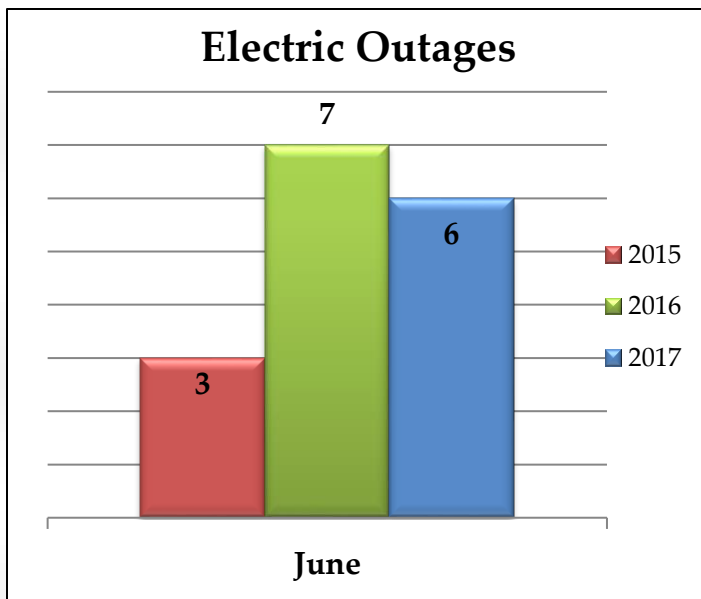

River Falls Municipal Utility

⚡ Electric Dashboard ⚡

June 2017

The Power of Community

River Falls Municipal Utility

⚡ Electric Dashboard ⚡

June 2017

Electric Outages