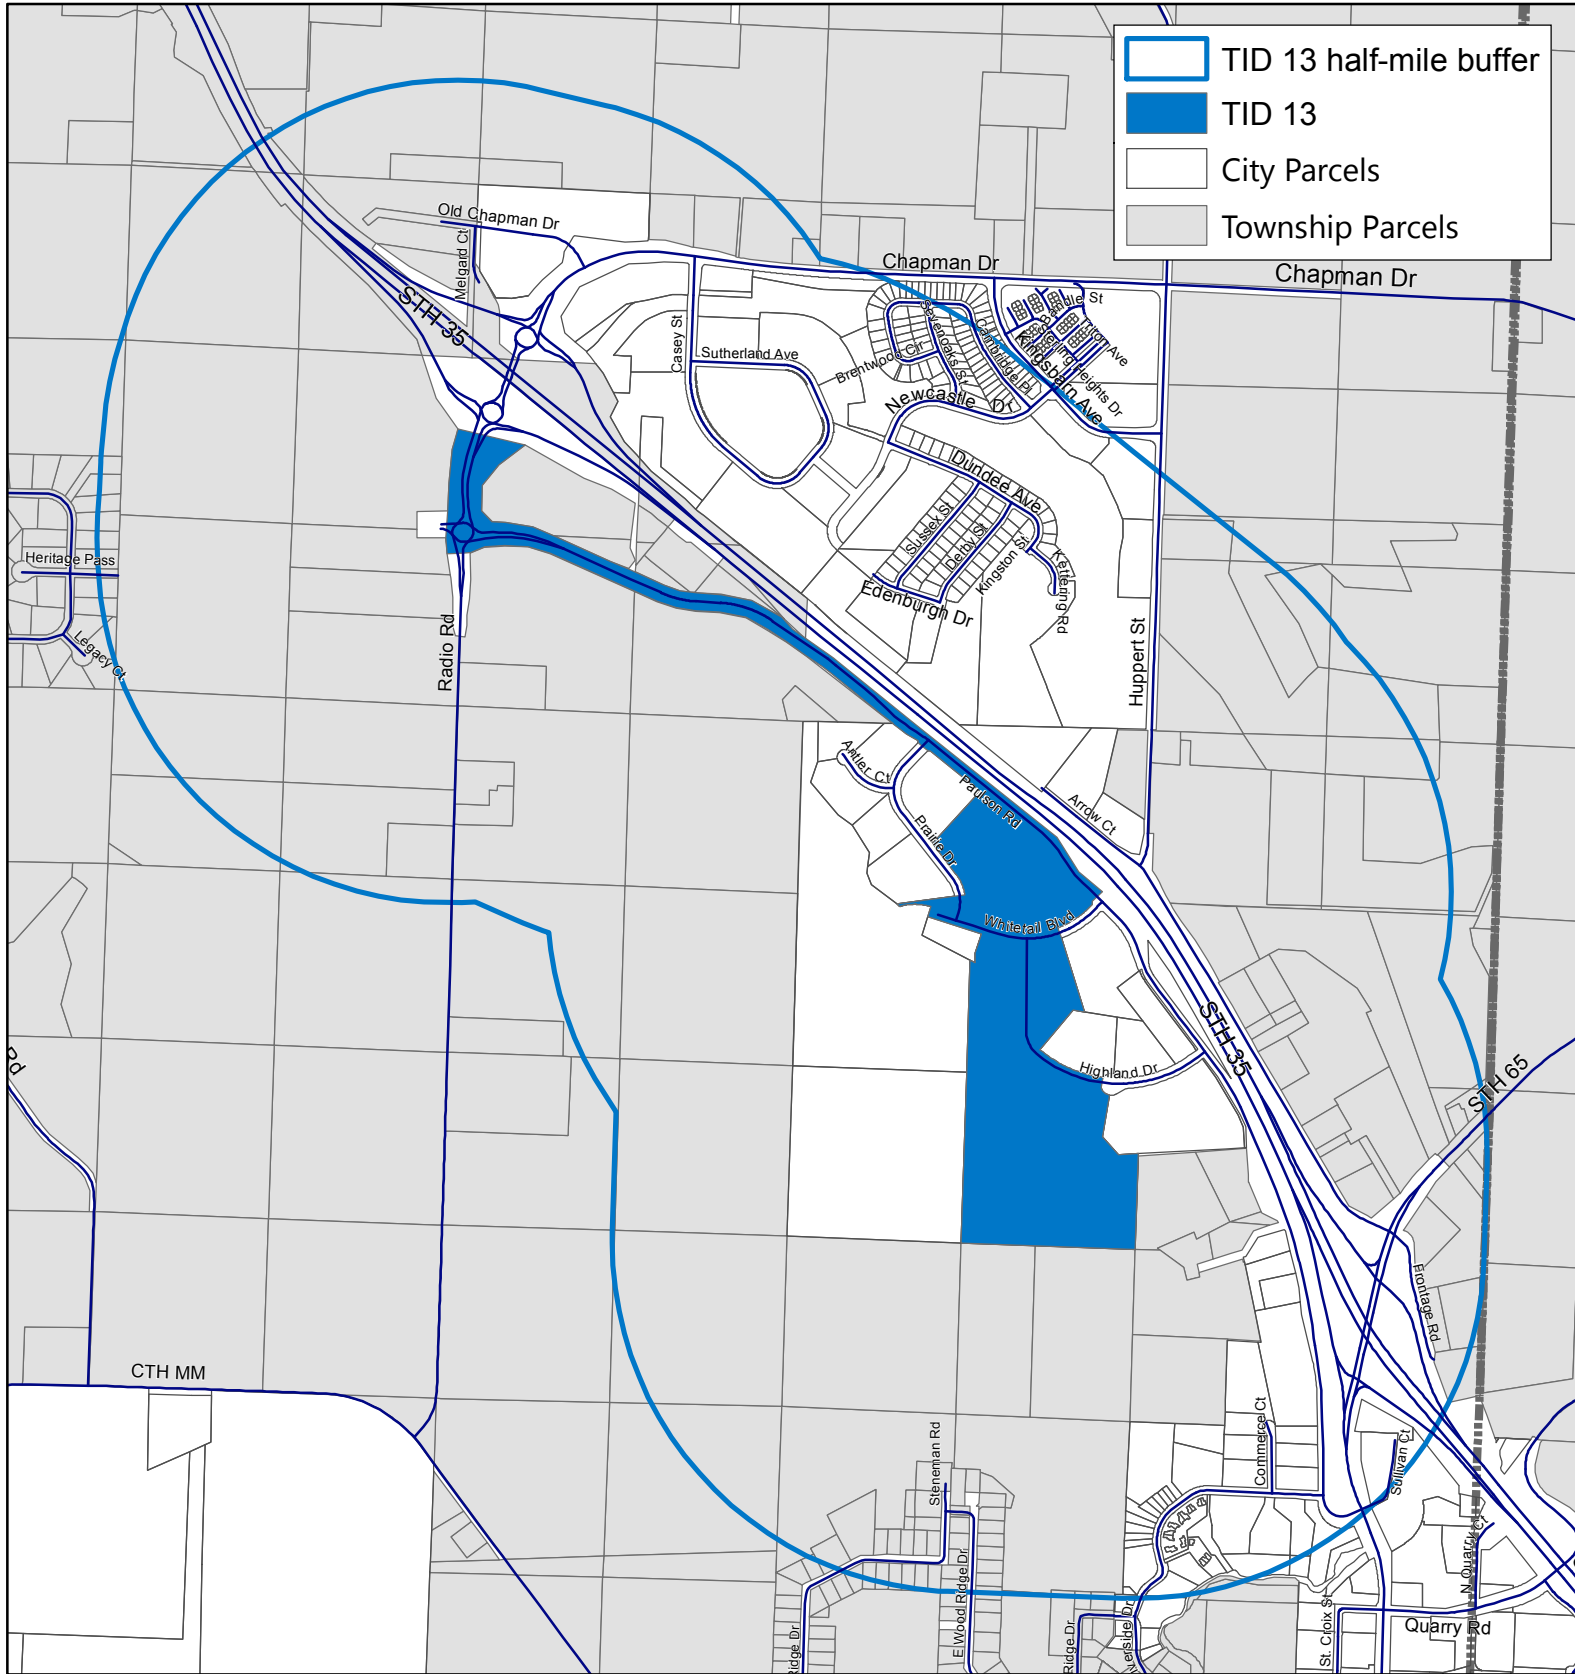

City of River Falls, WI

Tax Incremental District (TID) 13

Whitetail Ridge Corporate Park

	TID 13 half-mile buffer
	TID 13
	City Parcels
	Township Parcels