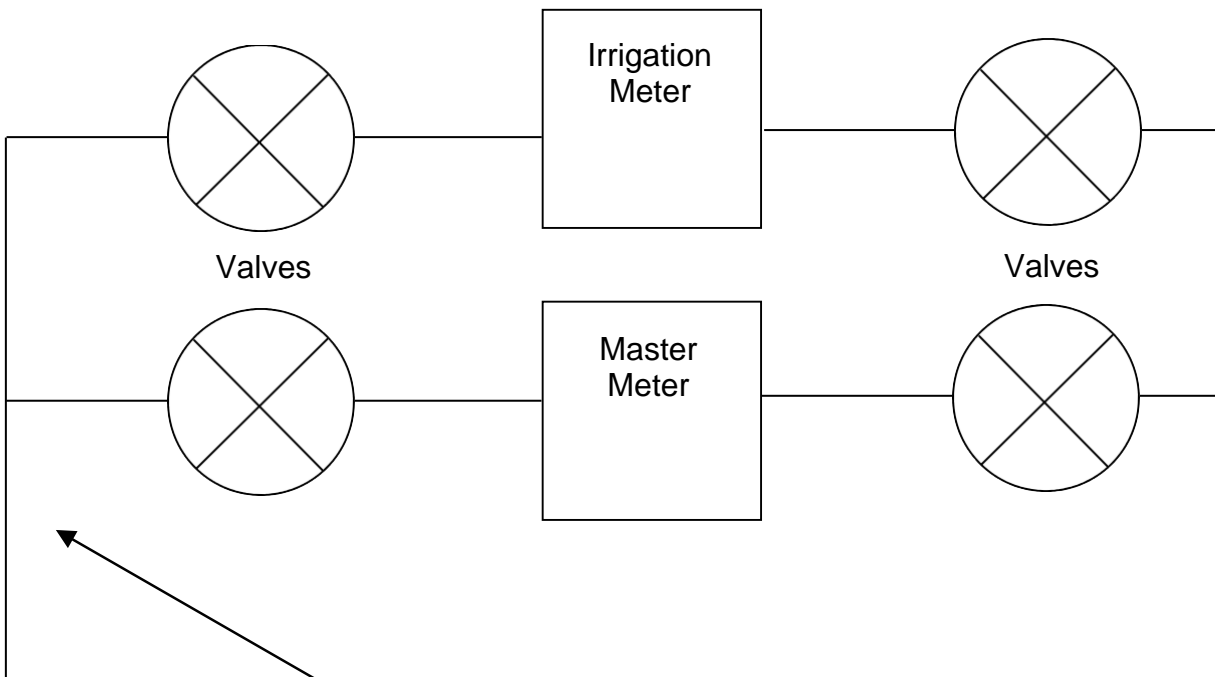

## River Falls Municipal Utilities – Water Department Water Meter Irrigation Installation Guidelines

<https://www.rfcity.org/622/Irrigation-Meters>

Below are the requirements for the installation of a water irrigation meter to be used for a residential irrigation only.

First, the plumber must install the plumbing for the irrigation meter as illustrated in the diagram below. Next, the plumber will need to set up an appointment with Customer Service at least 24 hours in advance to have the meter delivered. At the appointment, RFMU Water Department will provide the water irrigation meter and install it for the homeowner. The plumber will need to be present at the appointment to install the swivel connectors (which will be provided by the RFMU Water Department). Once the water irrigation meter and swivel connectors are installed, the RFMU Water Department will inspect and seal the meter.

**INCOMING WATER SERVICE LINE**

Main Service Valve is acceptable,  
but each meter must have its own control valve on each side to isolate it.

**Steps to setup for irrigation installation:**

- 1) Call RFMU Water department (715-426-3492) for any questions regarding your irrigation needs.
- 2) Then call RFMU Customer Service (715-425-0906) to schedule an appointment for meter delivery and installation with the RFMU Water Department.